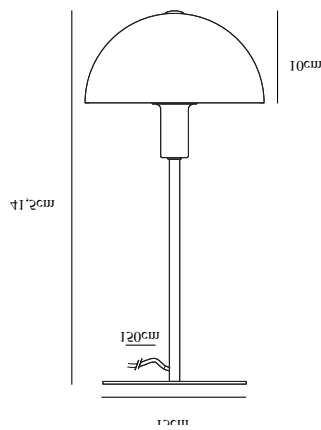

ELLEN 20 | TABLE LAMP | BRASS

2112305035

nordlux®

Voltage (V): 230 Volt
IP degree: IP20
Maximum bulb wattage (W): 40W
Class (Class 1, Class 2, Class 3):
Class 2 (Double isolated)
Bulb base: E14
Switch placement: On the cable

Height (cm): 41.5
Width (cm): 20
Tube Diameter (cm): 1.15
Shade Diameter (cm): 20
Shade Height (cm): 10
Outdoor base dimension (cm): 15
Length (cm): 20

Sales Box Height (cm): 22.5
Sales Box Width (cm): 34
Sales Box Depth (cm): 23
Sales Box Volume m³: 0.0176
Product net weight (kg): 1.42

Primary material: Metal
Secondary material: Glass
Color of the cable: White
Length of the cable (cm): 150
Surface material of the cable:
Textile
Is the cable replaceable: False
Color: Brass

EAN: 5704924005503
TUN: 2148728
Item Number: 2112305035
Pcs Per Master Carton: 3

• Exclusive and classic style • Mouth-blown glass shade

With references to minimalist and timeless Scandinavian design, Ellen fits beautifully into most interior designs. The exclusive, matt opal glass shade creates an elegant contrast to the lightweight frame and contributes visual volume and a wide field of light. Ellen is the perfect table lamp to brighten up your home with a soft and pleasant light.