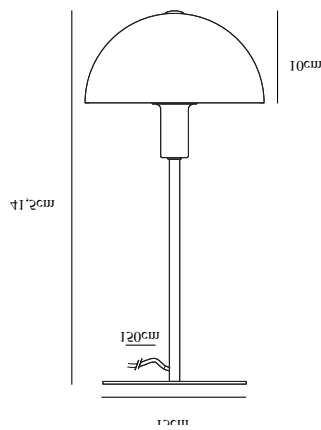

# ELLEN 20 | TABLE LAMP | BRUSHED STEEL

2112305032

nordlux®

Voltage (V): 230 Volt  
IP degree: IP20  
Maximum bulb wattage (W): 40W  
Class (Class 1, Class 2, Class 3):  
Class 2 (Double isolated)  
Bulb base: E14  
Switch placement: On the cable

Height (cm): 41.5  
Width (cm): 20  
Tube Diameter (cm): 1.15  
Shade Diameter (cm): 20  
Shade Height (cm): 10  
Outdoor base dimension (cm): 15  
Length (cm): 20

Sales Box Height (cm): 22.5  
Sales Box Width (cm): 34  
Sales Box Depth (cm): 23  
Sales Box Volume m<sup>3</sup>: 0.0176  
Product net weight (kg): 1.42

Primary material: Metal  
Secondary material: Glass  
Color of the cable: Black  
Length of the cable (cm): 150  
Surface material of the cable:  
Textile  
Is the cable replaceable: False  
Color: Brushed steel

EAN: 5704924005497  
TUN: 2148727  
Item Number: 2112305032  
Pcs Per Master Carton: 3

• Exclusive and classic style • Mouth-blown glass shade

With references to minimalist and timeless Scandinavian design, Ellen fits beautifully into most interior designs. The exclusive, opal glass shade creates an elegant contrast to the lightweight frame and contributes visual volume and a wide field of light. Ellen is the perfect table lamp to brighten up your home with a soft and pleasant light.