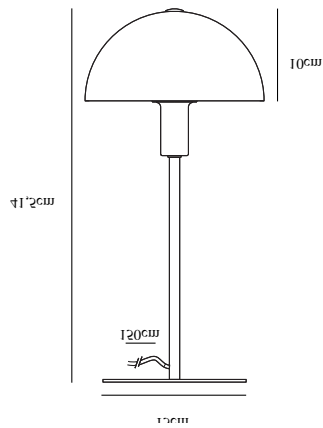

ELLEN 20 | TABLE LAMP | WHITE

48555001

nordlux®

Voltage (V): 220-240 Volt
IP degree: IP20
Maximum bulb wattage (W): 40W
Class (Class 1, Class 2, Class 3):
Class 2 (Double isolated)
Bulb base: E14
Dimmerable: Yes with compatible
bulb
Switch placement: On the base
Parallel connection: False

Primary material: Metal
Secondary material: Plastic
Color of the cable: White
Length of the cable (cm): 150
Surface material of the cable:
Textile
Is the cable replaceable: False

Color: White
Height (cm): 40
Width (cm): 20
Tube Diameter (cm): 1.15
Shade Diameter (cm): 20
Shade Height (cm): 10
Outdoor base dimension (cm): 15
Lenght (cm): 20

EAN: 5701581458086
TUN: 2042321
Item Number: 48555001

Pcs Per Master Carton: 3
Sales Box Height (cm): 32.5
Sales Box Width(cm): 22
Sales Box Depth (cm): 20
Sales Box Volume m³ : 0.0143
Product net weight (kg): 1.12