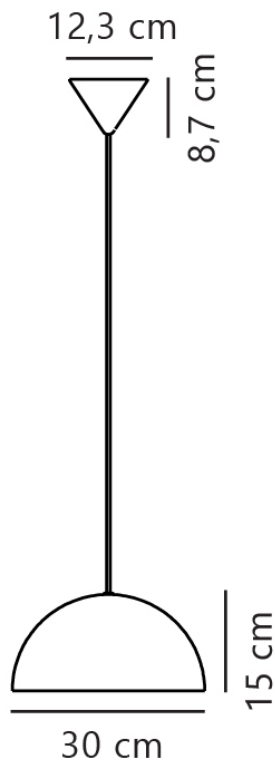

Nordlux - Ellen 30 - 48563003 - Black Ceiling Pendant Light

REFERENCE

- SKU: FCL-14016
- Supplier SKU: 48563003
- Barcode: 5701581458482

DESCRIPTION

With references to minimalist and timeless Scandinavian design, Ellen fits beautifully into most interior designs. The large, round shade contributes visual volume and a wide field of light, providing pleasant lighting.

CATEGORY

- Brand: Nordlux
- Family: Ellen
- Category: Indoor Lighting / Ceiling / Single

APPEARANCE

- Base: Matt Black Paint

DIMENSION

- Height: 150 - 2150mm
- Diameter: 300mm
- Weight: 1kg

LIGHT SOURCE

- Lamp included: No
- Lamp detail: 40W Max E27 ES (required)
- Dimmable
- Energy class: Not applicable
- Switch: No