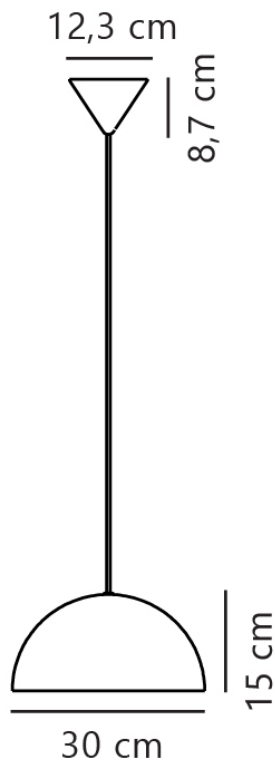

Nordlux - Ellen 30 - 48563001 - White Ceiling Pendant Light

REFERENCE

- SKU: FCL-14017
- Supplier SKU: 48563001
- Barcode: 5701581463066

DESCRIPTION

With references to minimalist and timeless Scandinavian design, Ellen fits beautifully into most interior designs. The large, round shade contributes visual volume and a wide field of light, providing pleasant lighting.

CATEGORY

- Brand: Nordlux
- Family: Ellen
- Category: Indoor Lighting / Ceiling / Single

APPEARANCE

- Base: Matt White Paint

DIMENSION

- Height: 150 - 2150mm
- Diameter: 300mm
- Weight: 1kg

LIGHT SOURCE

- Lamp included: No
- Lamp detail: 40W Max E27 ES (required)
- Dimmable
- Energy class: Not applicable
- Switch: No