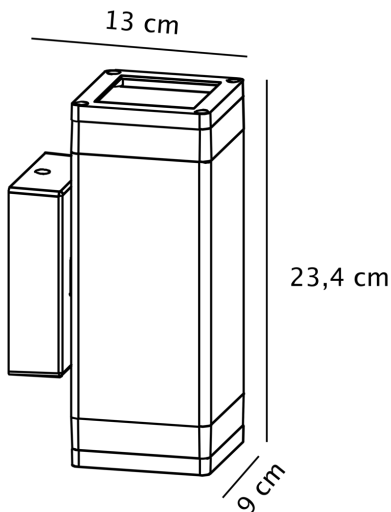

Nordlux - Elm - 45331003 - Black Clear Glass 2 Light IP44 Outdoor Wall Washer Light

REFERENCE

- SKU: FCL-14020
- Supplier SKU: 45331003
- Barcode: 5701581382787

DESCRIPTION

The Elm series resulted from a successful attempt to create outdoor lighting that was both modern and decorative. The rigid form combined with the soft, warm, welcoming light, offers a powerful contrast that makes Elm both beautiful and admirable.

CATEGORY

- Brand: Nordlux
- Family: Elm
- Category: Outdoor Lighting / Wall / Washer

APPEARANCE

- Base: Matt Black Paint
- Shade: Clear Plastic

DIMENSION

- Height: 234mm
- Width: 90mm
- Depth: 130mm
- Weight: .77kg