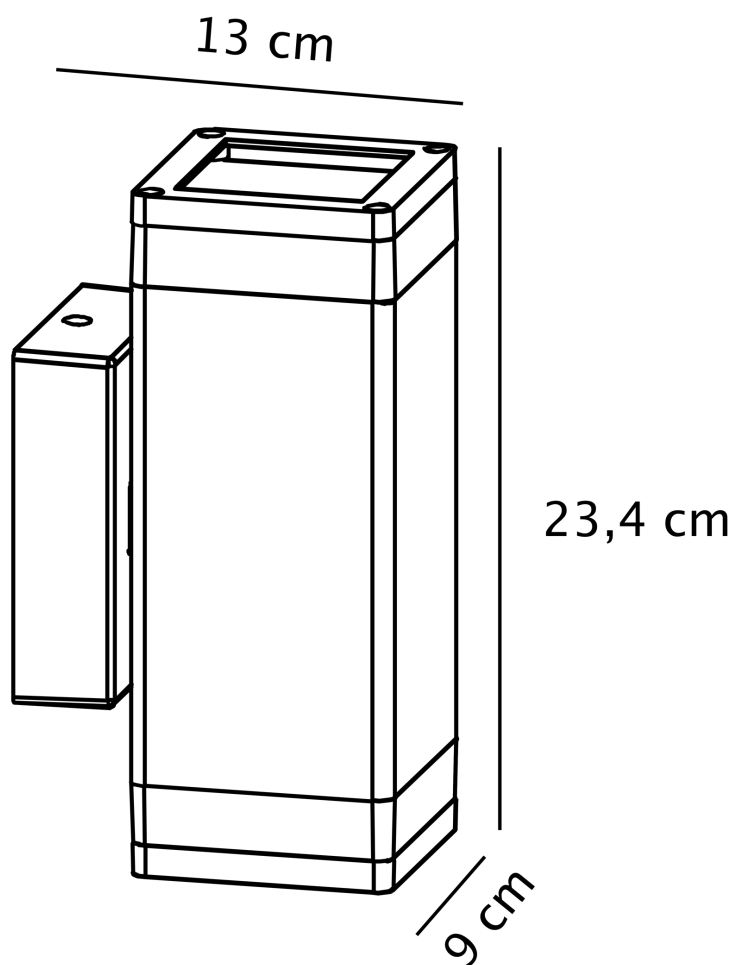

Nordlux - Elm - 45331003 - Black Clear Glass 2 Light IP44 Outdoor Wall Washer Light

CONTACT