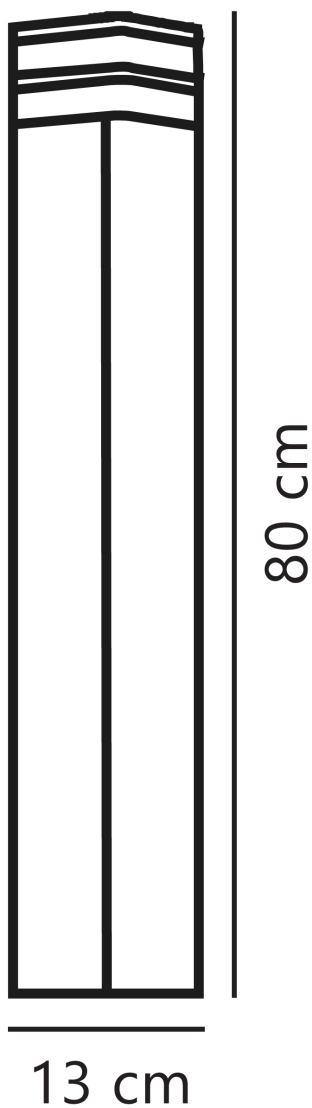

Nordlux - Elm - 45348003 - Black Clear Glass IP44 Outdoor Post Light

CONTACT