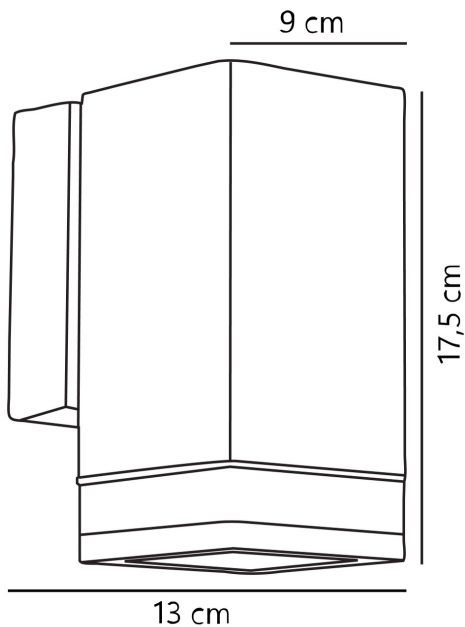

Nordlux - Elm - 45321003 - Black Clear Glass IP44 Outdoor Wall Washer Light

REFERENCE

- SKU: FCL-14022
- Supplier SKU: 45321003
- Barcode: 5701581382589

DESCRIPTION

The Elm series resulted from a successful attempt to create outdoor lighting that was both modern and decorative. The rigid form combined with the soft, warm, welcoming light, offers a powerful contrast that makes Elm both beautiful and admirable.

CATEGORY

- Brand: Nordlux
- Family: Elm
- Category: Outdoor Lighting / Wall / Washer

APPEARANCE

- Base: Matt Black Paint
- Shade: Clear Plastic

DIMENSION

- Height: 180mm
- Width: 110mm
- Depth: 155mm
- Weight: .66kg