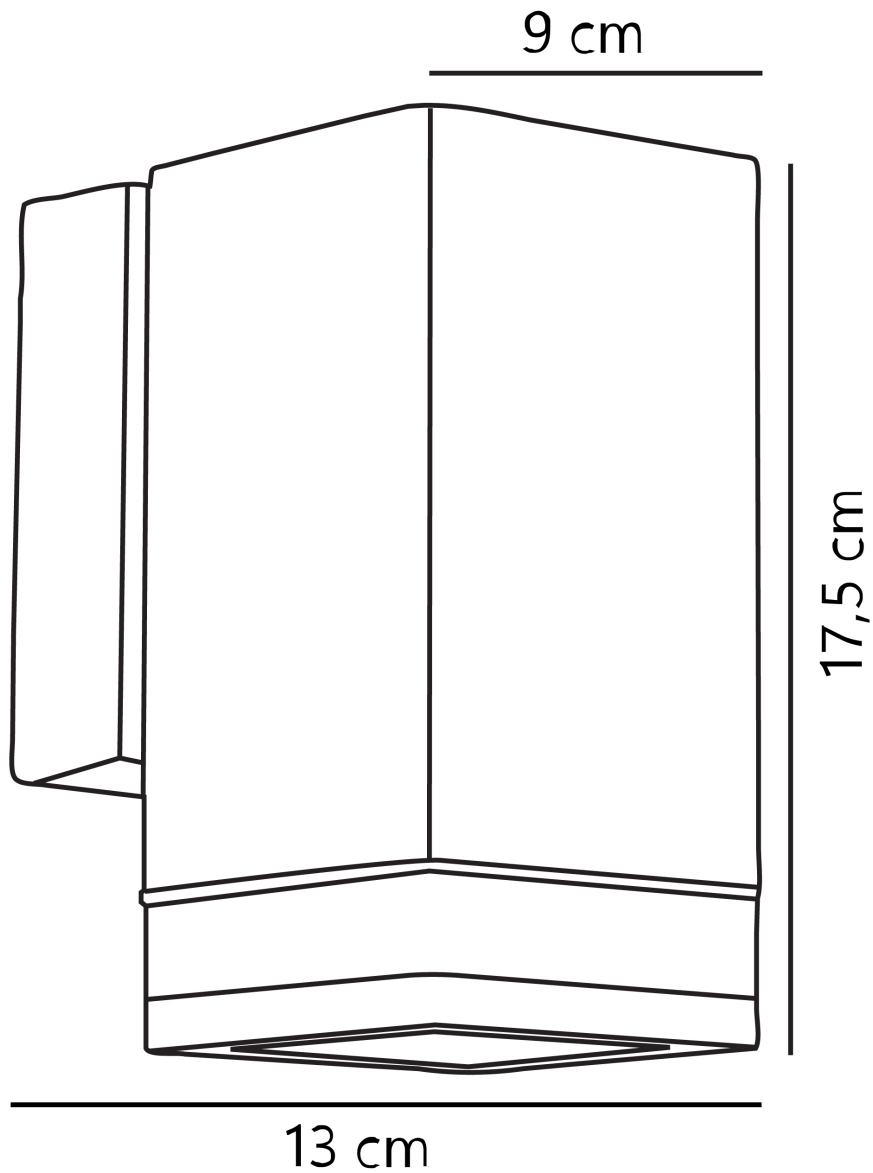

Nordlux - Elm - 45321003 - Black Clear Glass IP44 Outdoor Wall Washer Light