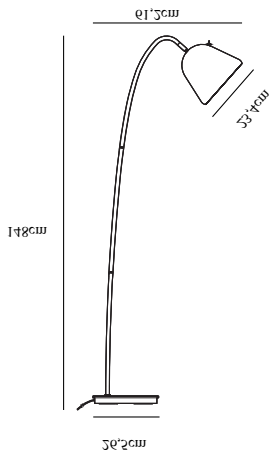

FLEUR 24 | FLOOR LAMP | BEIGE

2112124001

nordlux®

Voltage (V): 230 Volt
IP degree: IP20
Maximum bulb wattage (W): 15W
Class (Class 1, Class 2, Class 3):
Class 2 (Double isolated)
Bulb base: E27
Switch placement: On the fixture

Primary material: Metal
Color of the cable: White
Length of the cable (cm): 150
Surface material of the cable:
Plastic
Is the cable replaceable: False
Color: Beige

Height (cm): 148
Width (cm): 26.5
Tube Diameter (cm): 1.6
Shade Diameter (cm): 23.4
Outdoor base dimension (cm):
26.5
Length (cm): 61.2
Tilt Angle (°): 64
Turning Angle (°): 320

EAN: 5704924005305
TUN: 2148748
Item Number: 2112124001

Pcs Per Master Carton: 2
Sales Box Height (cm): 59.5
Sales Box Width(cm): 33
Sales Box Depth (cm): 27
Sales Box Volume m³ : 0.053
Product net weight (kg): 5.41

- Vintage design • Elegant brass details
- On/off rocking switch • Adjustable lamp head for a directional light

Fleur is inspired by old times, vintage design and soft lines. The beige powder coloured floor lamp is decorated with beautiful brass details. You can easily adjust the lamp head for a pleasant, directional light. The light is turned on and off by the retro rocking switch.