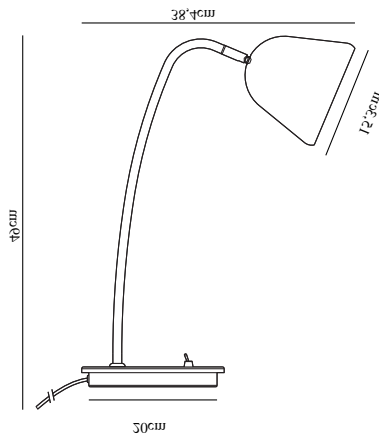

FLEUR 15 | TABLE LAMP | BEIGE

2112115001

nordlux®

Voltage (V): 230 Volt
IP degree: IP20
Maximum bulb wattage (W): 15W
Class (Class 1, Class 2, Class 3):
Class 2 (Double isolated)
Bulb base: E14
Switch placement: On the fixture

Primary material: Metal
Color of the cable: White
Length of the cable (cm): 150
Surface material of the cable:
Plastic
Is the cable replaceable: False
Color: Beige

Height (cm): 49
Width (cm): 20
Tube Diameter (cm): 1.25
Shade Diameter (cm): 15.3
Outdoor base dimension (cm): 20
Length (cm): 38.4
Tilt Angle (°): 90
Turning Angle (°): 320

Sales Box Height (cm): 50.5
Sales Box Width (cm): 22
Sales Box Depth (cm): 29.5
Sales Box Volume m³: 0.0328
Product net weight (kg): 1.62

EAN: 5704924005299
TUN: 2148722
Item Number: 2112115001
Pcs Per Master Carton: 3

- Vintage design • Elegant brass details
- On/off rocking switch • Adjustable lamp head for a directional light

Fleur is inspired by old times, vintage design and soft lines. The beige powder coloured table lamp is decorated with beautiful brass details. You can easily adjust the lamp head for a pleasant, directional light. The light is turned on and off by the retro rocking switch.