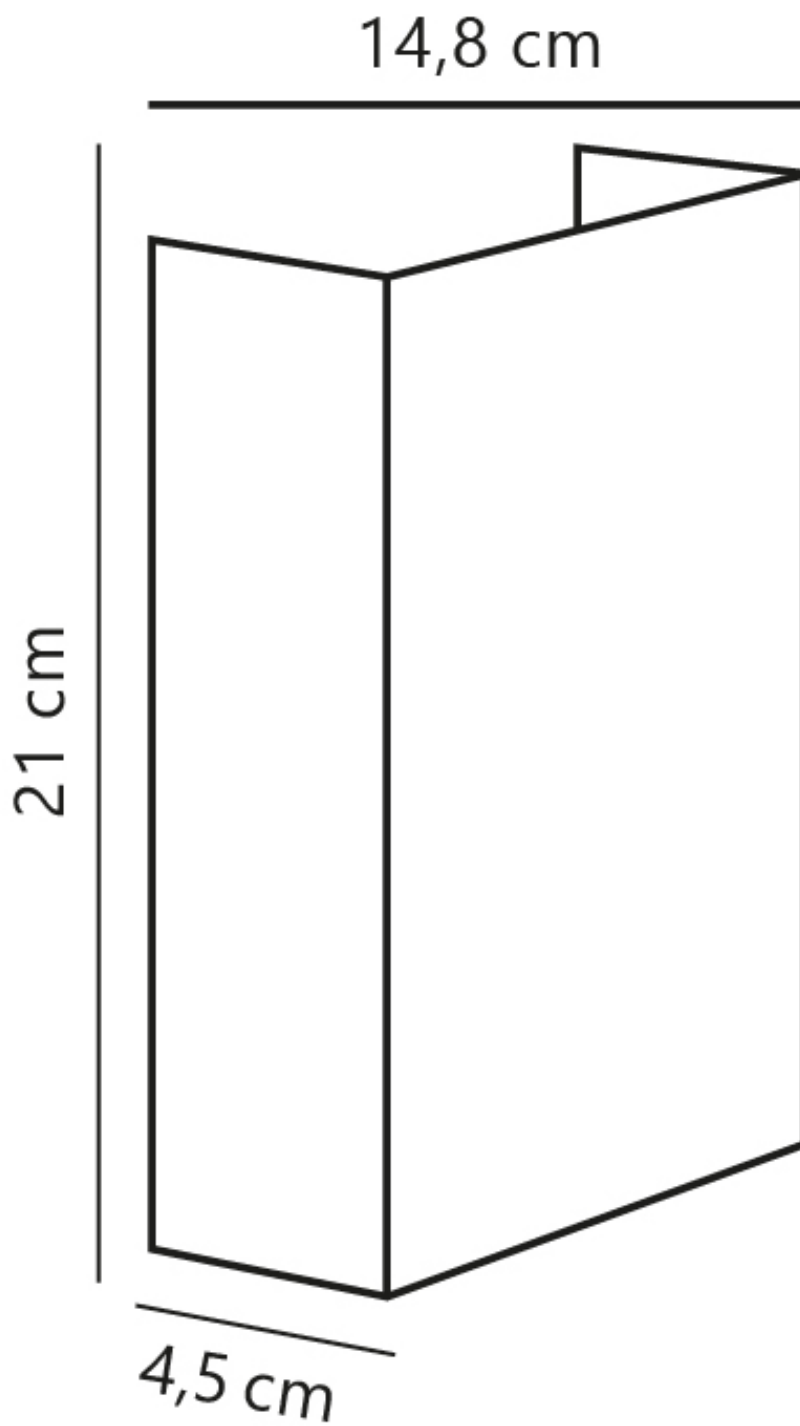

Nordlux - Fold 15 - 2019051031 - LED Galvanized Steel Clear Glass 2 Light IP54 Outdoor Wall Washer Light

CONTACT