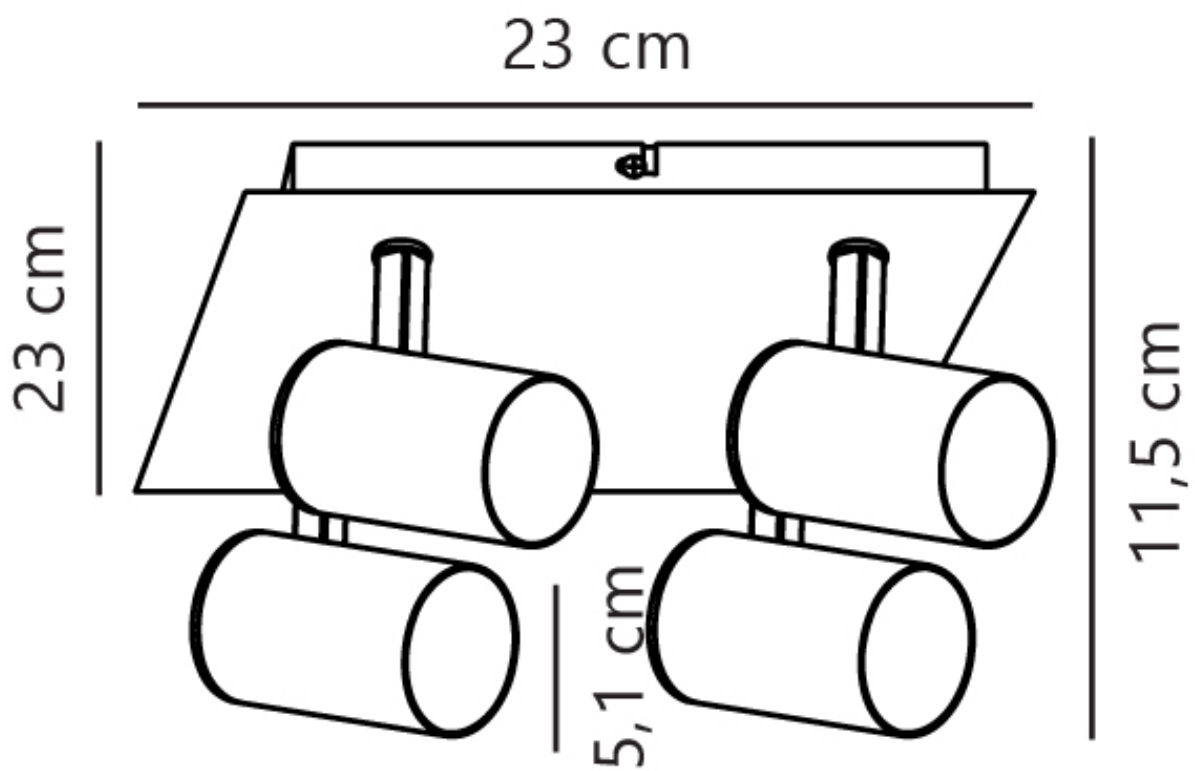

Nordlux - Frida - 49820101 - White 4 Light Ceiling Spotlight

CONTACT