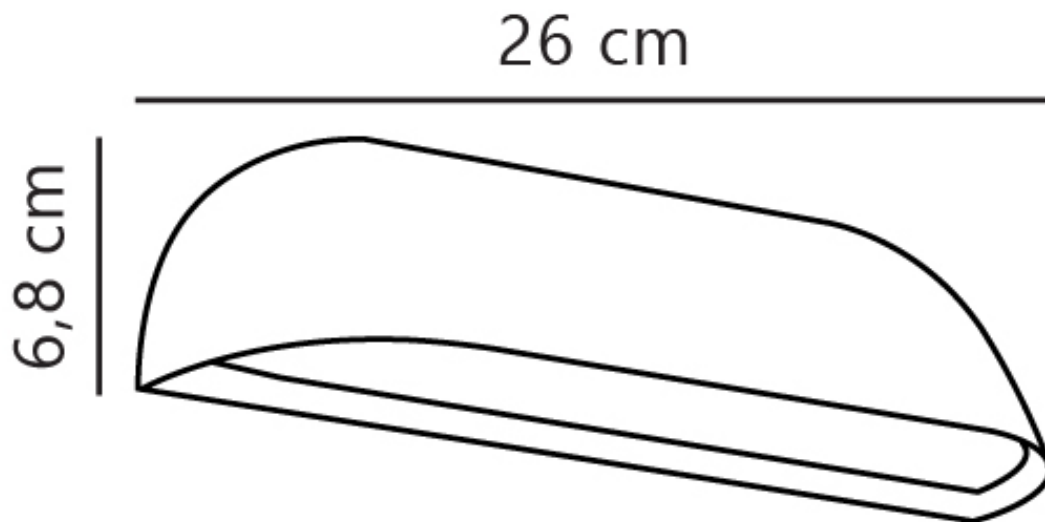

Nordlux - Front 26 - 84081003 - LED Black Opal Glass IP44 Outdoor Wall Washer Light