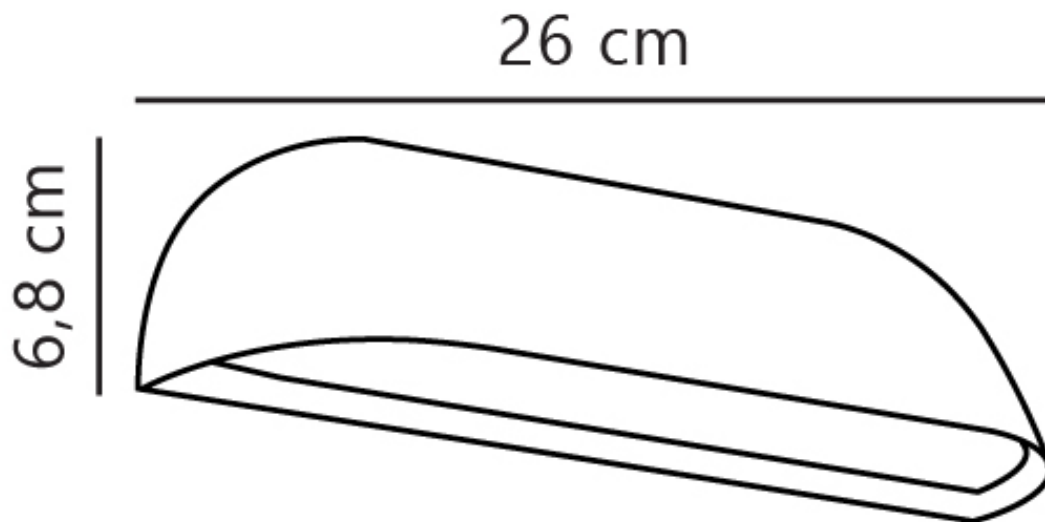

Nordlux - Front 26 - 84081001 - LED White Opal Glass IP44 Outdoor Wall Washer Light

CONTACT