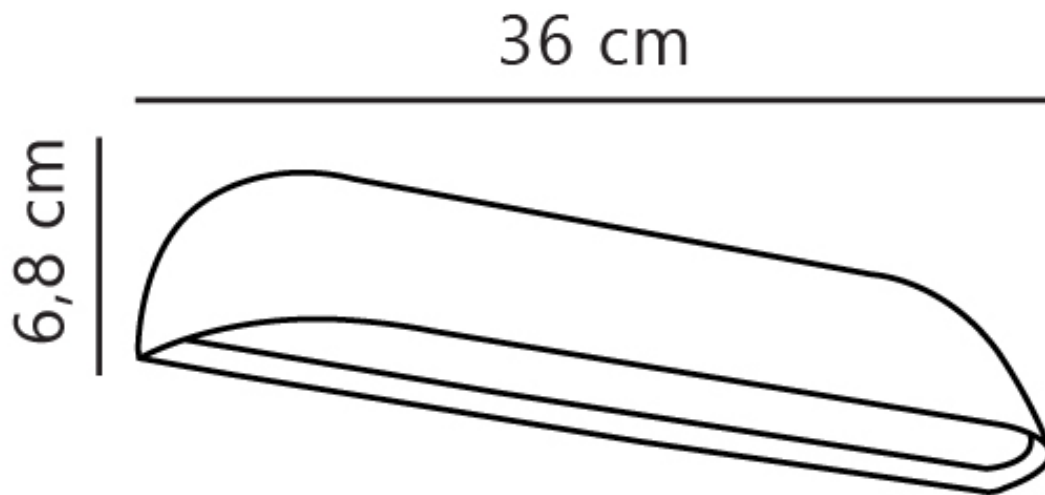

Nordlux - Front 36 - 84091003 - LED Black Opal Glass IP44 Outdoor Wall Washer Light

CONTACT