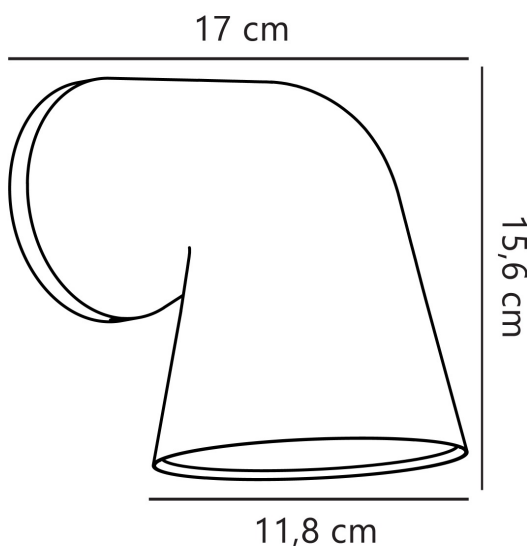

SPECIFICATION

- Ingress protection: IP44
- Class: Class I - Single Insulated, Earthed
- Voltage: 240V