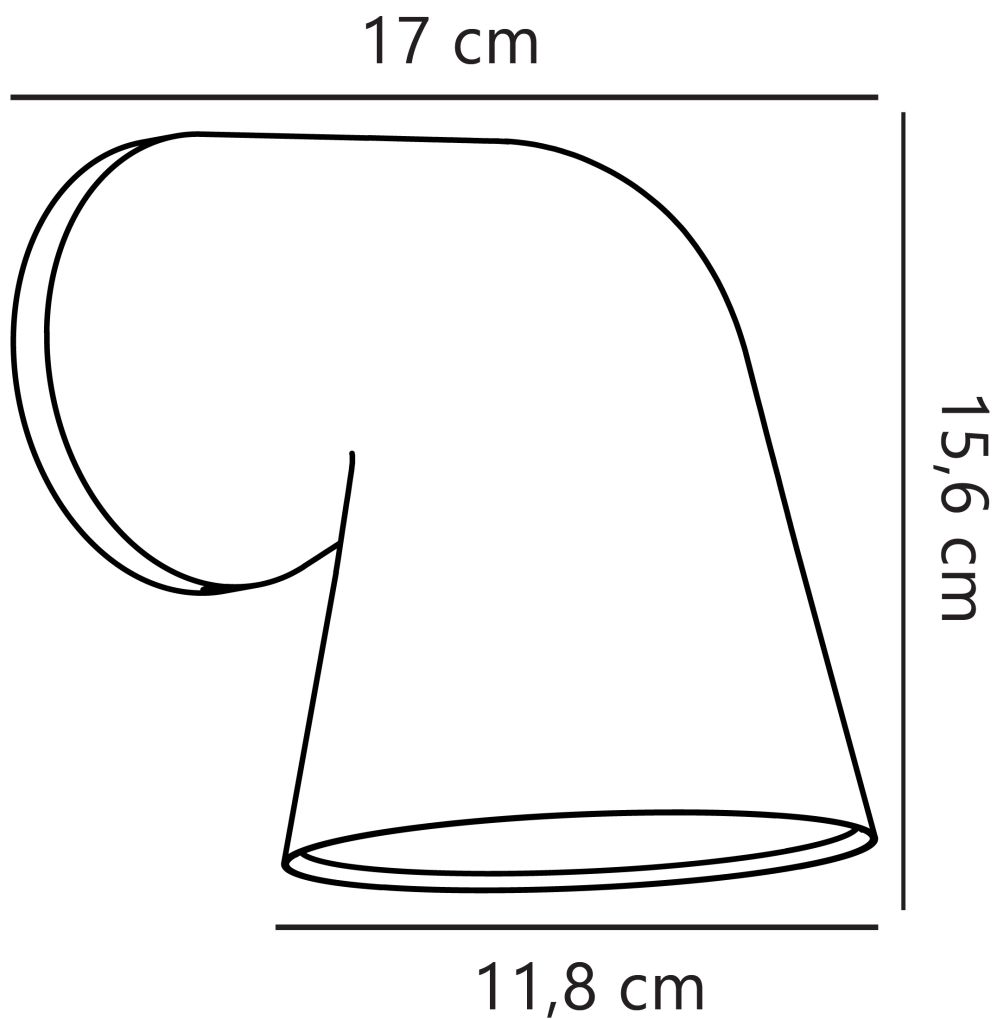

Nordlux - Front Single - 46801003 - Black Frosted Glass IP44 Outdoor Wall Washer Light

CONTACT