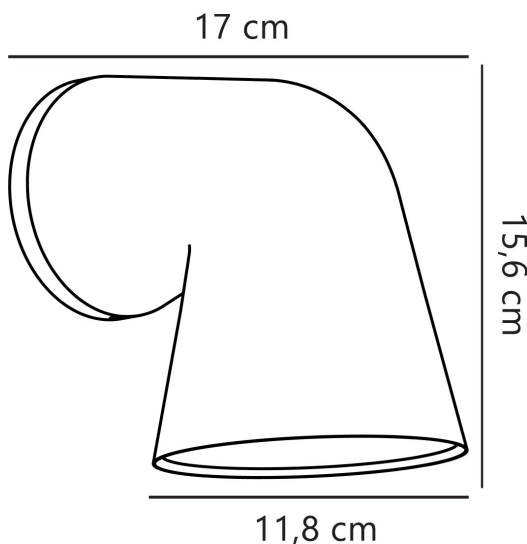

SPECIFICATION

- Ingress protection: IP44
- Class: Class I - Single Insulated, Earthed
- Voltage: 240V