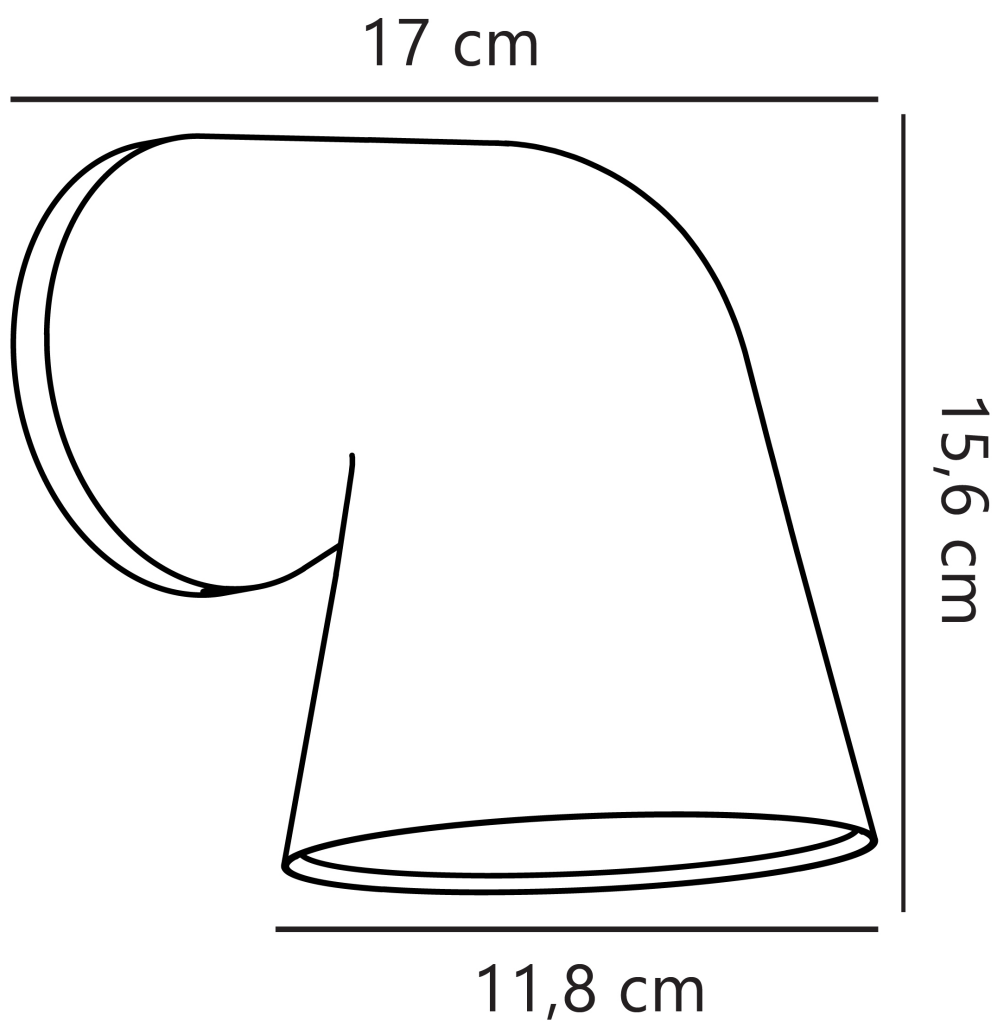

Nordlux - Front Single - 46801001 - White Frosted Glass IP44 Outdoor Wall Washer Light

CONTACT