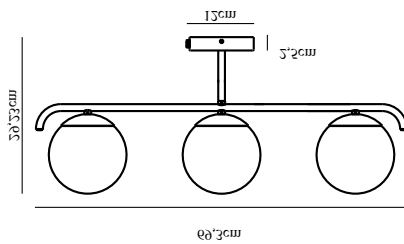

GRANT 3X15 | PENDANT | BLACK

2010583003

nordlux®

Voltage (V): 230 Volt
IP degree: IP20
Maximum bulb wattage (W): 25W
Class (Class 1, Class 2, Class 3):
Class 2 (Double isolated)
Bulb base: E14

Primary material: Glass
Secondary material: Metal
Color of the Glass: Opal white
Surface material of the cable:
Plastic
Is the cable replaceable: False
Color: Black

Height (cm): 29.23
Width (cm): 14.5
Length (cm): 69.3
EAN: 5704924001130
TUN: 2100565
Item Number: 2010583003
Pcs Per Master Carton: 3

Sales Box Height (cm): 75
Sales Box Width(cm): 17
Sales Box Depth (cm): 25
Sales Box Volume m³ : 0.0319
Product net weight (kg): 1.3

- Glamorous modern style • Three glass domes that emit a soft light
- Provides a soft, diffused light • Matte white opal mouth blown glass

Grant balances simplicity and elegance in the best way imaginable, where all the unnecessary decorations are removed, allowing the shape and materials to stand out. The beautiful luminous spherical glass dome is enclosed by its frame, creating a complete and decorative whole.

Grant ceiling is a beautiful alternative to the traditional pendant. The three stunning domes in white opal glass provide a nice general light, and simultaneously the lamp does not take up unnecessary space, which is why Grant for example is suitable in the entrance or hallway.