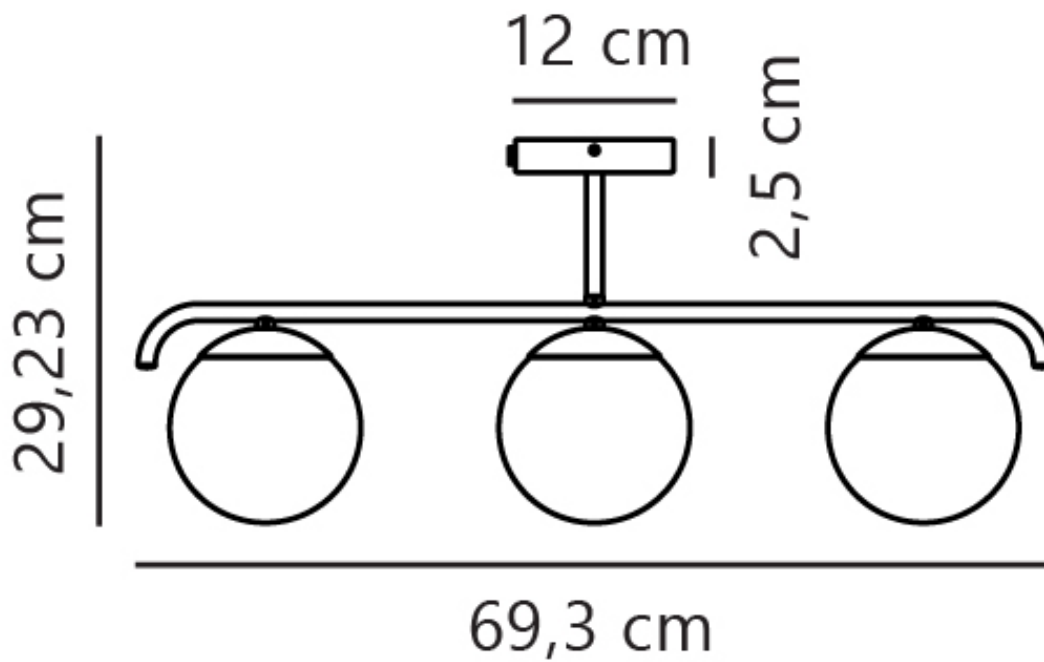

Nordlux - Grant - 2010583003 - Black Opal Glass 3 Light Bar Ceiling Pendant Light

CONTACT