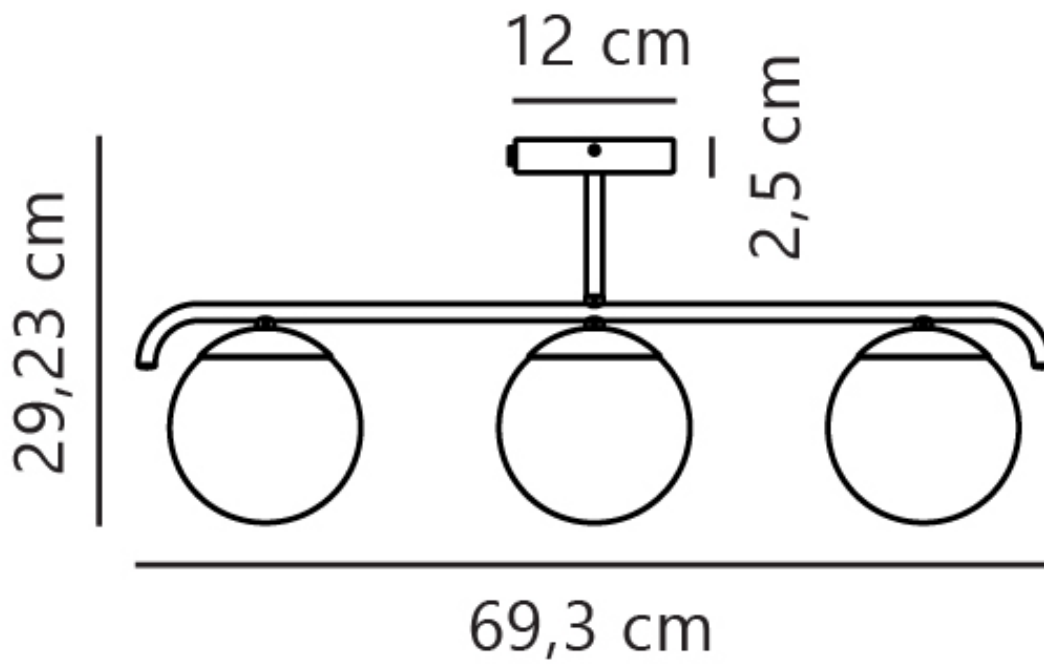

Nordlux - Grant - 2010583035 - Brushed Brass Opal Glass 3 Light Bar Ceiling Pendant Light