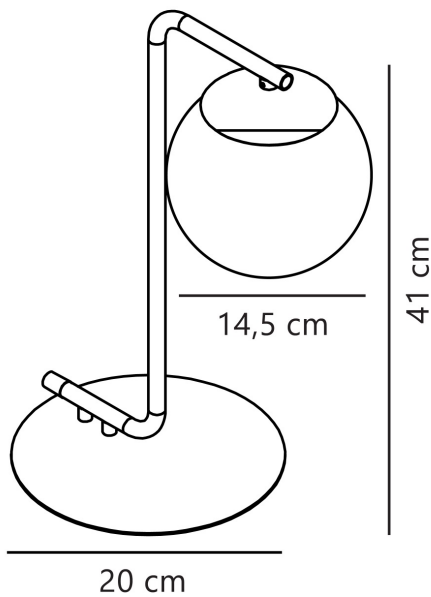

Nordlux - Grant - 46635003 - Black Opal Glass Task Table Lamp

REFERENCE

- SKU: FCL-14050
- Supplier SKU: 46635003
- Barcode: 5701581407886

DESCRIPTION

Grant balances simplicity and elegance in the best way imaginable. The extremely beautiful luminous glass dome is enclosed within its frame, creating a complete and decorative whole. At the same time, Grant contributes to one of today's design trends with the use of brass and opal-white glass.

CATEGORY

- Brand: Nordlux
- Family: Grant
- Category: Indoor Lighting / Table / Task

APPEARANCE

- Base: Matt Black Paint
- Shade: Opal Glass

DIMENSION

- Height: 410mm
- Diameter: 145mm
- Weight: 1.06kg

LIGHT SOURCE

- Lamp included: No
- Lamp detail: 40W Max E14 SES (required)
- Non-dimmable
- Energy class: Not applicable
- Switch: In-line On/Off Switch

SPECIFICATION

- Ingress protection: IP20
- Class: Class II - Double Insulated, No Earth
- Voltage: 240V

CONTACT