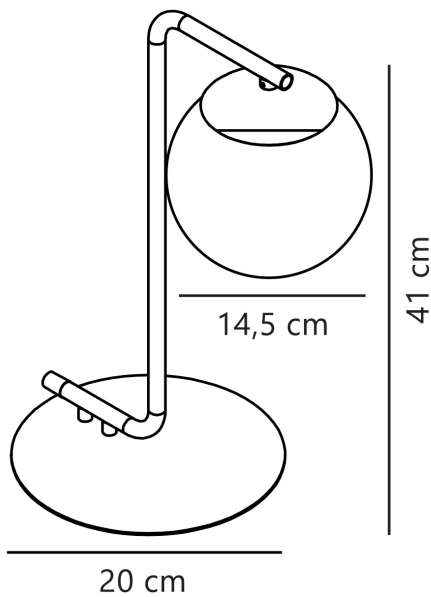

Nordlux - Grant - 46635025 - Brushed Brass Opal Glass Task Table Lamp

REFERENCE

- SKU: FCL-14051
- Supplier SKU: 46635025
- Barcode: 5701581407985

DESCRIPTION

Grant balances simplicity and elegance in the best way imaginable. The extremely beautiful luminous glass dome is enclosed within its frame, creating a complete and decorative whole. At the same time, Grant contributes to one of today's design trends with the use of brass and opal-white glass.

CATEGORY

- Brand: Nordlux
- Family: Grant
- Category: Indoor Lighting / Table / Task

APPEARANCE

- Base: Brushed Brass Plate
- Shade: Opal Glass

DIMENSION

- Height: 410mm
- Diameter: 145mm
- Weight: 1.06kg

LIGHT SOURCE

- Lamp included: No
- Lamp detail: 40W Max E14 SES (required)
- Non-dimmable
- Energy class: Not applicable
- Switch: In-line On/Off Switch

SPECIFICATION

- Ingress protection: IP20
- Class: Class II - Double Insulated, No Earth
- Voltage: 240V