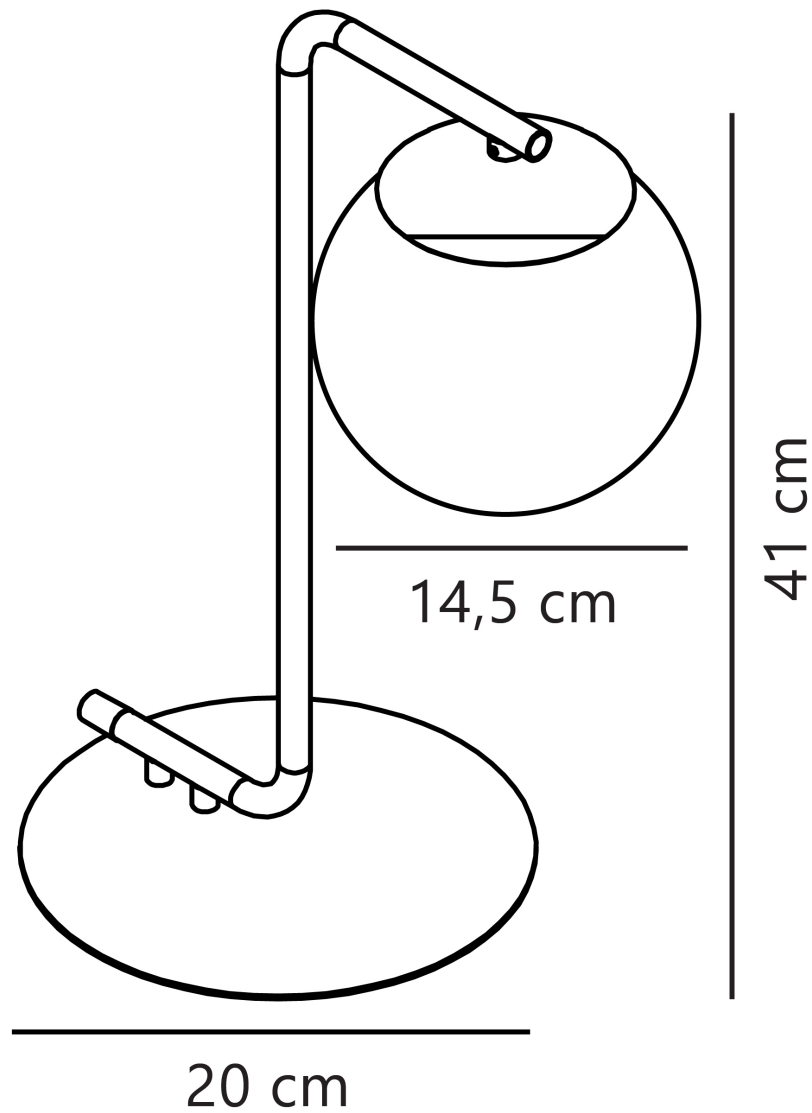

Nordlux - Grant - 46635025 - Brushed Brass Opal Glass Task Table Lamp

CONTACT