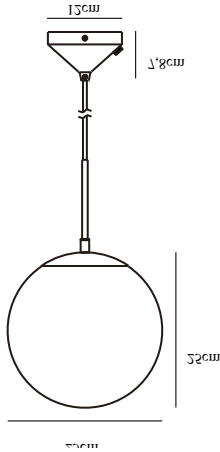

GRANT 25 | PENDANT | BRASS

2010563035

nordlux®

Voltage (V): 230 Volt
IP degree: IP20
Maximum bulb wattage (W): 25W
Class (Class 1, Class 2, Class 3):
Class 2 (Double isolated)
Bulb base: E27

Height (cm): 40
Width (cm): 25
Shade Diameter (cm): 25
Shade Height (cm): 25
Lenght (cm): 25

Sales Box Height (cm): 37.5
Sales Box Width(cm): 27
Sales Box Depth (cm): 27
Sales Box Volume m³ : 0.0273
Product net weight (kg): 1.425

Primary material: Glass
Secondary material: Metal
Color of the Glass: Opal white
Color of the cable: White
Length of the cable (cm): 200
Surface material of the cable:
Plastic
Is the cable replaceable: False
Color: Brass

EAN: 5704924001116
TUN: 2100562
Item Number: 2010563035
Pcs Per Master Carton: 3

- Glamorous modern style • Decorative brass canopy
- Provides a soft, diffused light • Matte white opal mouth blown glass

Grant pendant contributes to one of today's major design trends with the use of brass and white opal glass. An elegant detail is the canopy in brass, which creates a complete whole between the top of the pendant and the canopy. Grant is beautiful both individually and in clusters and can be combined with the other pendant sizes in the series.