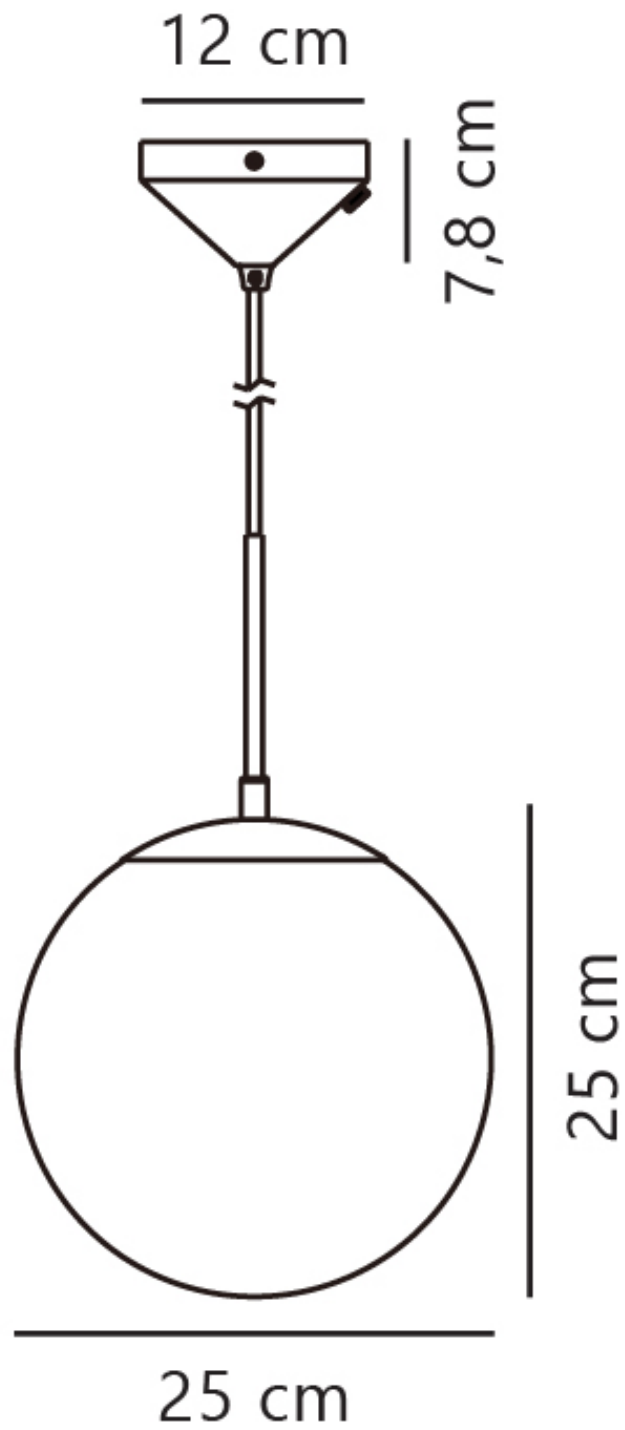

Nordlux - Grant 25 - 2010563035 - Brushed Brass Opal Glass Ceiling Pendant Light

CONTACT