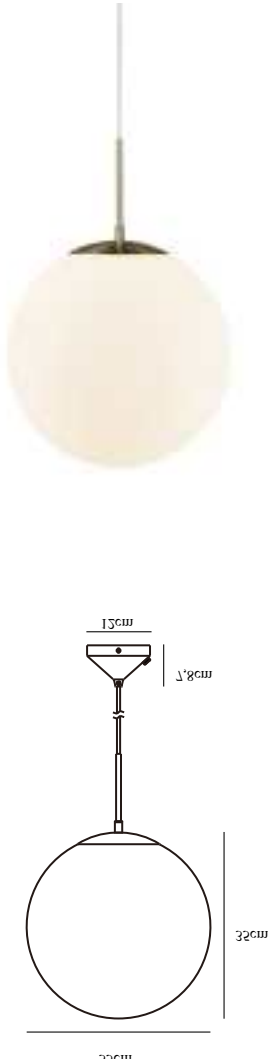

GRANT 35 | PENDANT | BRASS

2010573035

nordlux®

Voltage (V): 230 Volt
IP degree: IP20
Maximum bulb wattage (W): 25W
Class (Class 1, Class 2, Class 3):
Class 2 (Double isolated)
Bulb base: E27

Primary material: Glass
Secondary material: Metal
Color of the Glass: Opal white
Color of the cable: White
Length of the cable (cm): 200
Surface material of the cable:
Plastic
Is the cable replaceable: False
Color: Brass

Width (cm): 35
Shade Diameter (cm): 35
Shade Height (cm): 35
Length (cm): 35

EAN: 5704924001123
TUN: 2100564
Item Number: 2010573035
Pcs Per Master Carton: 2

Sales Box Height (cm): 47
Sales Box Width (cm): 37
Sales Box Depth (cm): 37
Sales Box Volume m³: 0.0643
Product net weight (kg): 2.411

- Glamorous modern style • Decorative brass canopy
- Provides a soft, diffused light • Matte white opal mouth blown glass

Grant balances simplicity and elegance in the best way imaginable, where all the unnecessary decorations are removed, allowing the shape and materials to stand out. The beautiful luminous spherical glass dome is enclosed by its frame, creating a complete and decorative whole.

Grant pendant contributes to one of today's major design trends with the use of brass and white opal glass. An elegant detail is the canopy in brass, which creates a complete whole between the top of the pendant and the canopy. Grant is beautiful both individually and in clusters and can be combined with the other pendant sizes in the series.