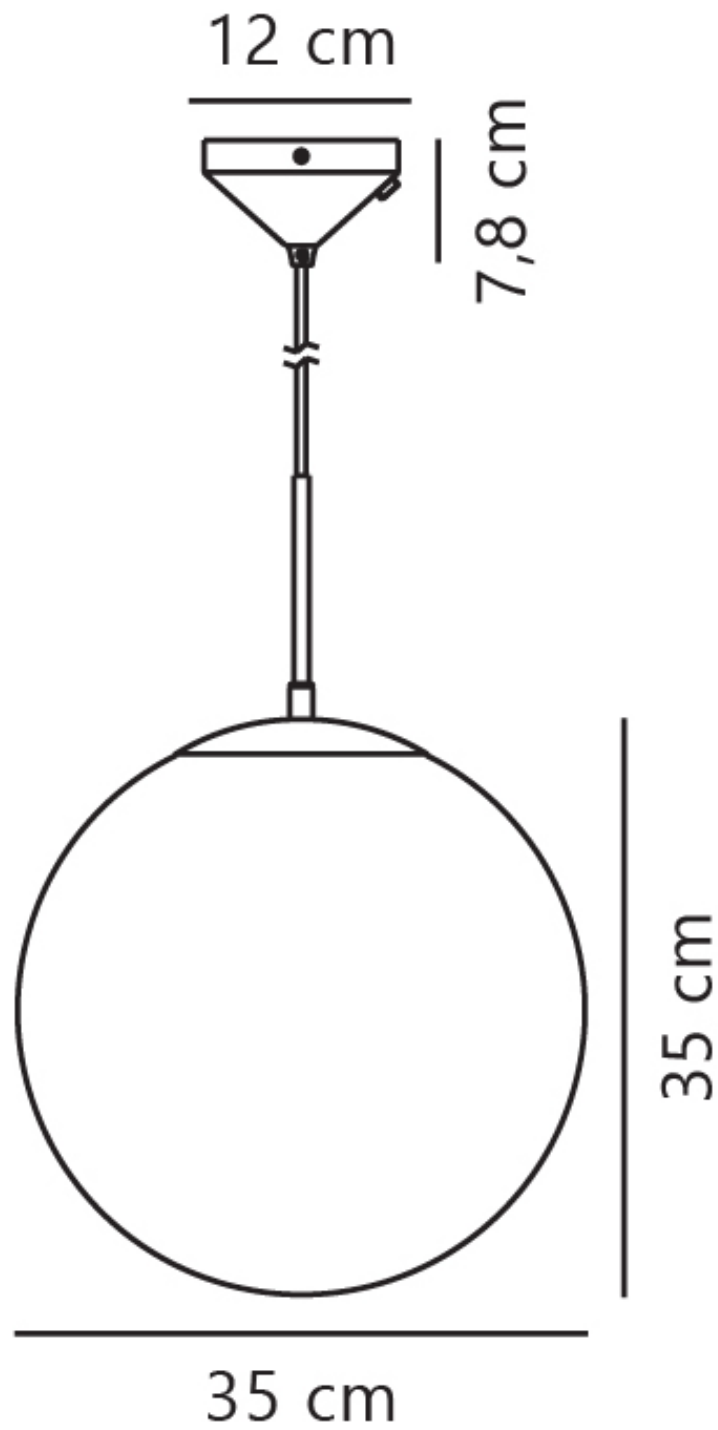

Nordlux - Grant 35 - 2010573035 - Brushed Brass Opal Glass Ceiling Pendant Light