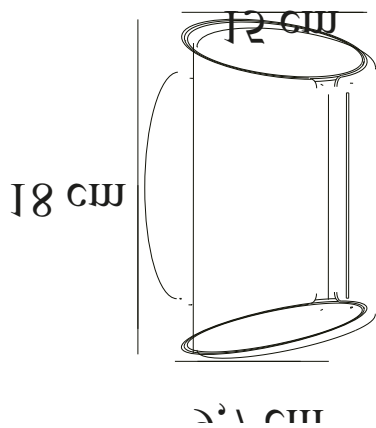

GRIP SMART | WALL LIGHT | BLACK

2118201003

nordlux®

Voltage (V): 220-240 Volt
IP degree: IP54
Class (Class 1, Class 2, Class 3):
Class 1 (Earth contact)
Bulb base: LED Module
Parallel connection: True

Primary material: Aluminium
Secondary material: Plastic
Color of the Glass: Opal white
Suitable for Seaside: No
Color: Black

Height (cm): 18
Width (cm): 15
Projection (cm): 9.7
EAN: 5704924004377
TUN: 2140636
Item Number: 2118201003

Pcs Per Master Carton: 3
Sales Box Height (cm): 18
Sales Box Width (cm): 11
Sales Box Depth (cm): 15
Sales Box Volume m³: 0.003
Product net weight (kg): 0.77

Brightness of light (Lumen): 830
Color Temperature (K): 2700
Ra-value : 80
Lifetime (h): 25000
Beam Angle (°) : 120
Candela (cd) (for directional lamp only): 0
Energy Class: F
Actual Watt (W): 10

- Built-in Nordlux Smart LED • Cool to warm white light (2200-6500 kelvin) • Dimmable through app
- Parallel connection possible • 5 year LED guarantee