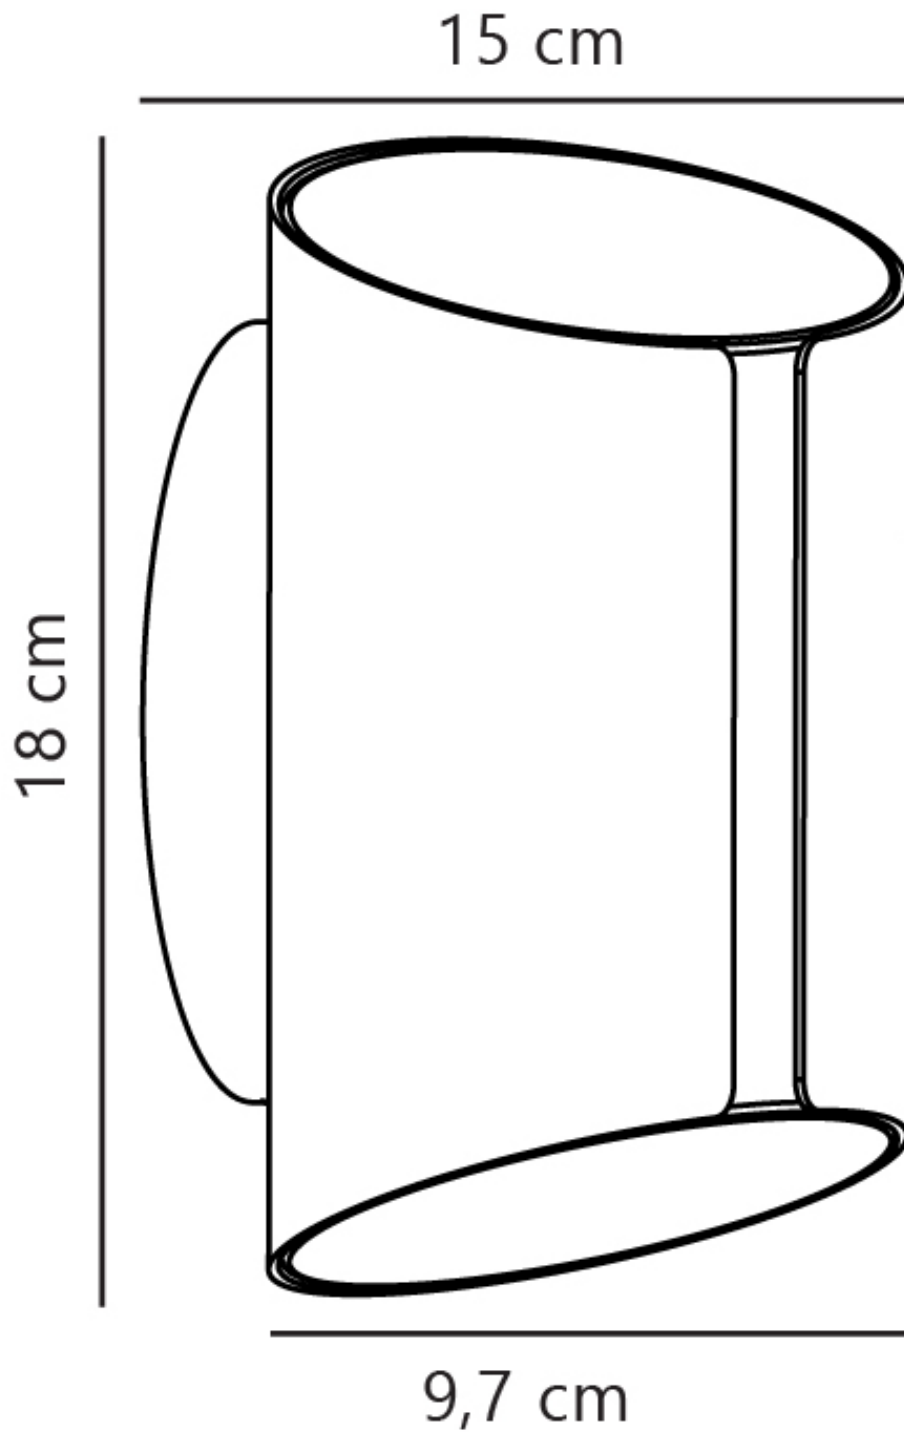

Nordlux - Grip Smart - 2118201003 - LED Black Opal Glass IP54 Outdoor Wall Washer Light

CONTACT