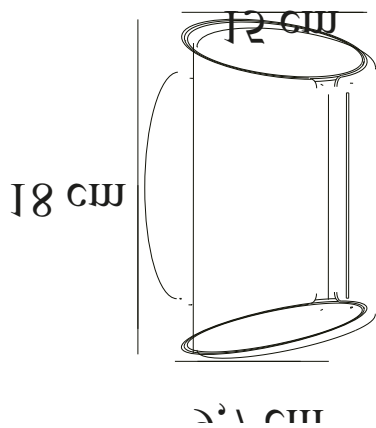

GRIP SMART | WALL LIGHT | WHITE

2118201001

nordlux®

Voltage (V): 220-240 Volt
IP degree: IP54
Class (Class 1, Class 2, Class 3):
Class 1 (Earth contact)
Bulb base: LED Module
Parallel connection: True

Primary material: Aluminium
Secondary material: Plastic
Color of the Glass: Opal white
Suitable for Seaside: No
Color: White

Height (cm): 18
Width (cm): 15
Projection (cm): 9.7
EAN: 5704924004384
TUN: 2140635
Item Number: 2118201001

Pcs Per Master Carton: 3
Sales Box Height (cm): 18
Sales Box Width (cm): 11
Sales Box Depth (cm): 15
Sales Box Volume m³ : 0.003
Product net weight (kg): 0.77

Brightness of light (Lumen): 830
Color Temperature (K): 2700
Ra-value : 80
Lifetime (h): 25000
Beam Angle (°) : 120
Candela (cd) (for directional lamp only): 0
Energy Class: F
Actual Watt (W): 10

- Built-in Nordlux Smart LED • Cool to warm white light (2200-6500 kelvin) • Dimmable through app
- Parallel connection possible • 5 year LED guarantee