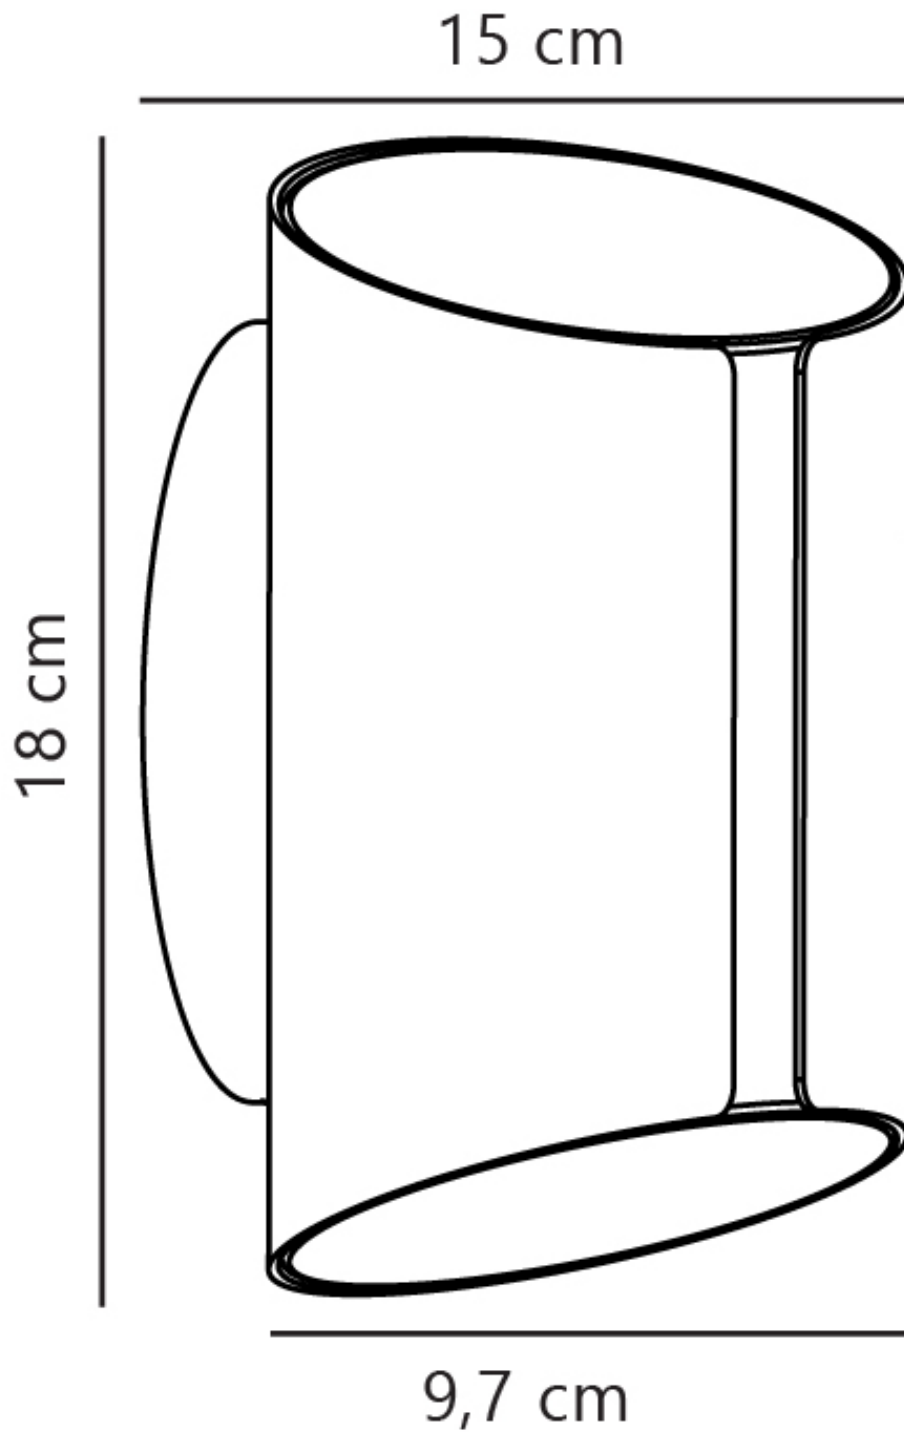

Nordlux - Grip Smart - 2118201001 - LED White Opal Glass IP54 Outdoor Wall Washer Light

CONTACT