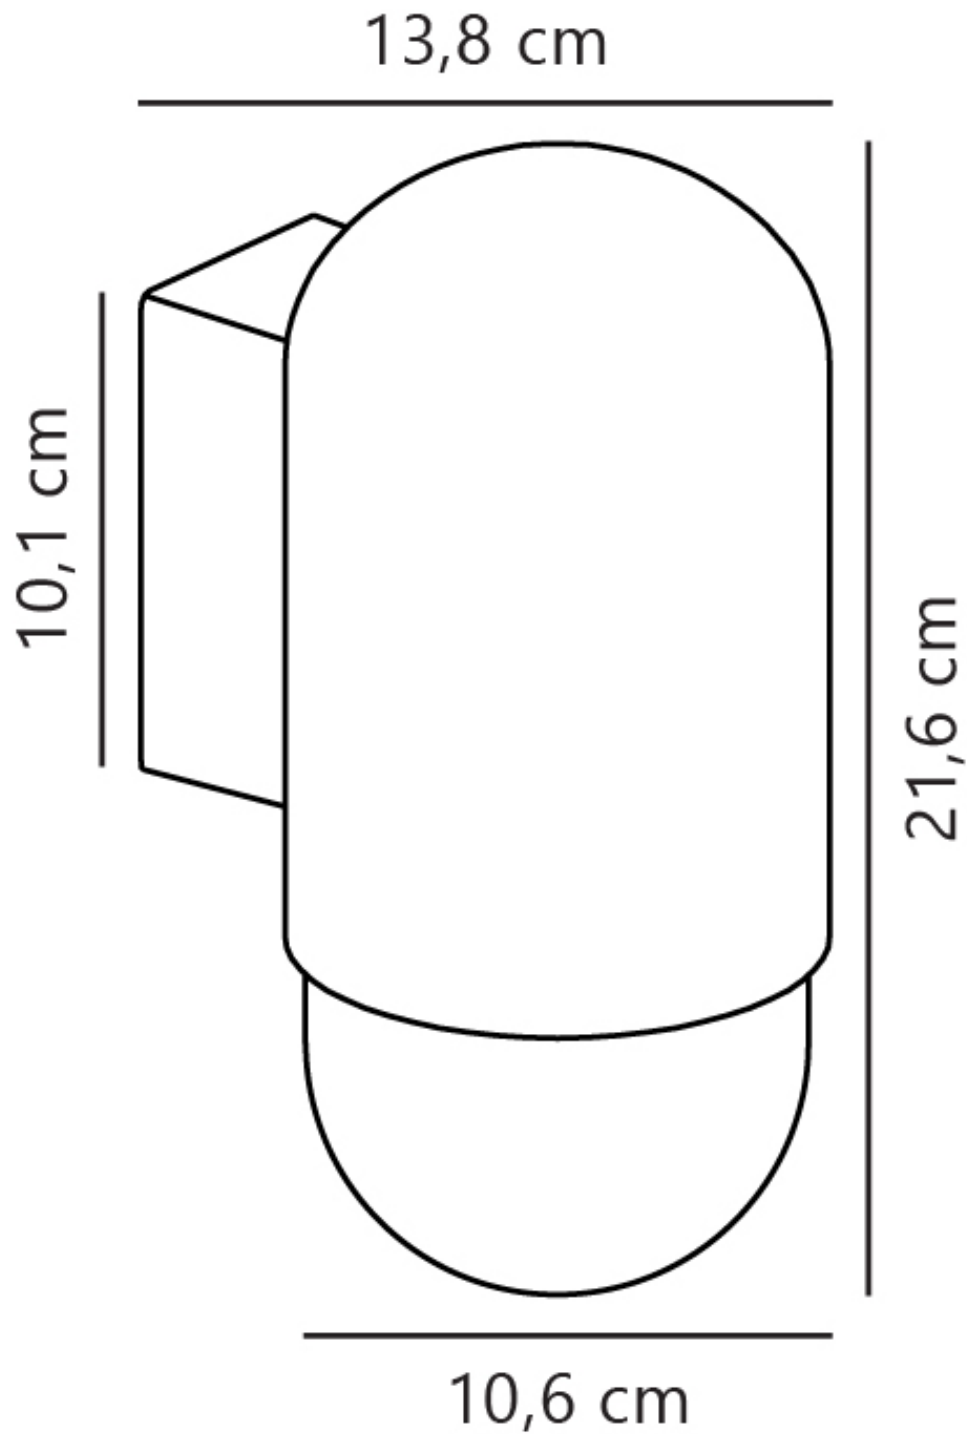

Nordlux - Heka - 2118211003 - Black Opal Glass IP44 Outdoor Wall Light