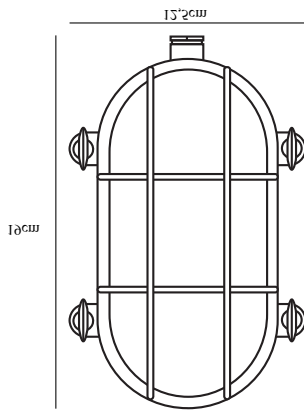

HELFORD | WALL LIGHT | BRASS

49031035

nordlux®

Voltage (V): 230 Volt
IP degree: IP64
Maximum bulb wattage (W): 12,5W
Class (Class 1, Class 2, Class 3): Class 1 (Earth contact)
Bulb base: E27
Parallel connection: False

Width (cm): 12.5
Length (cm): 19
Projection (cm): 11
EAN: 5701581464681
TUN: 2042387
Item Number: 49031035

Pcs Per Master Carton: 3
Sales Box Height (cm): 12.9
Sales Box Width(cm): 23
Sales Box Depth (cm): 12.2
Sales Box Volume m³ : 0.0036
Product net weight (kg): 1.185