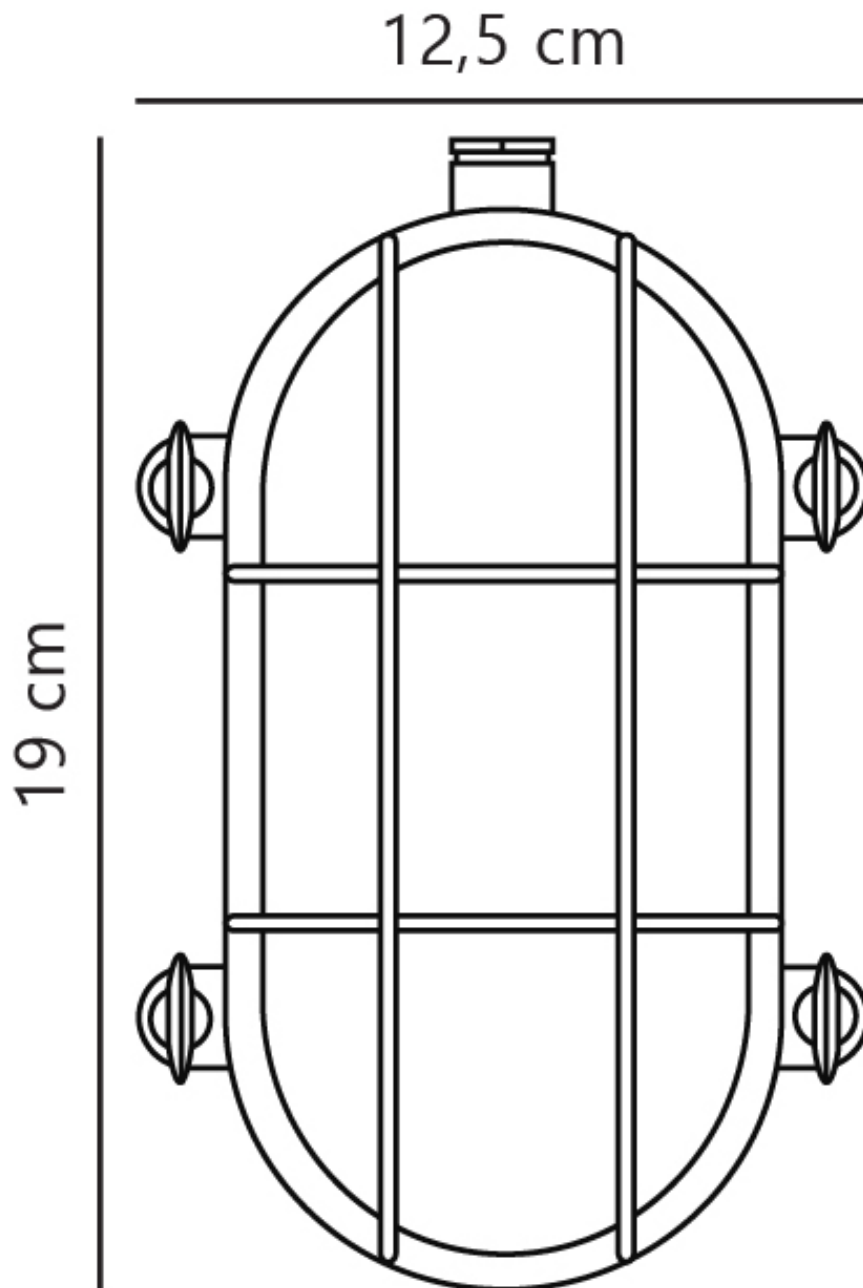

Nordlux - Helford - 49031035 - Natural Brass Frosted Glass IP64 Outdoor Bulkhead Light