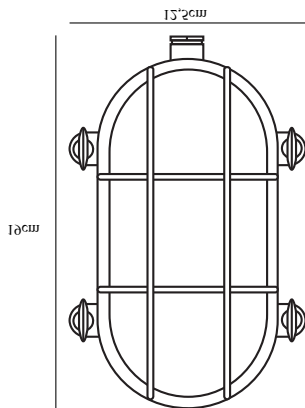

HELFORD | WALL LIGHT | NICKEL

49031055

nordlux®

Voltage (V): 230 Volt
IP degree: IP64
Maximum bulb wattage (W):
12,5W
Class (Class 1, Class 2, Class 3):
Class 1 (Earth contact)
Bulb base: E27
Parallel connection: False

Width (cm): 12.5
Length (cm): 19
Projection (cm): 11
EAN: 5701581464780
TUN: 2042388
Item Number: 49031055

Pcs Per Master Carton: 3
Sales Box Height (cm): 12.9
Sales Box Width(cm): 23
Sales Box Depth (cm): 12.2
Sales Box Volume m³ : 0.0036
Product net weight (kg): 1.203