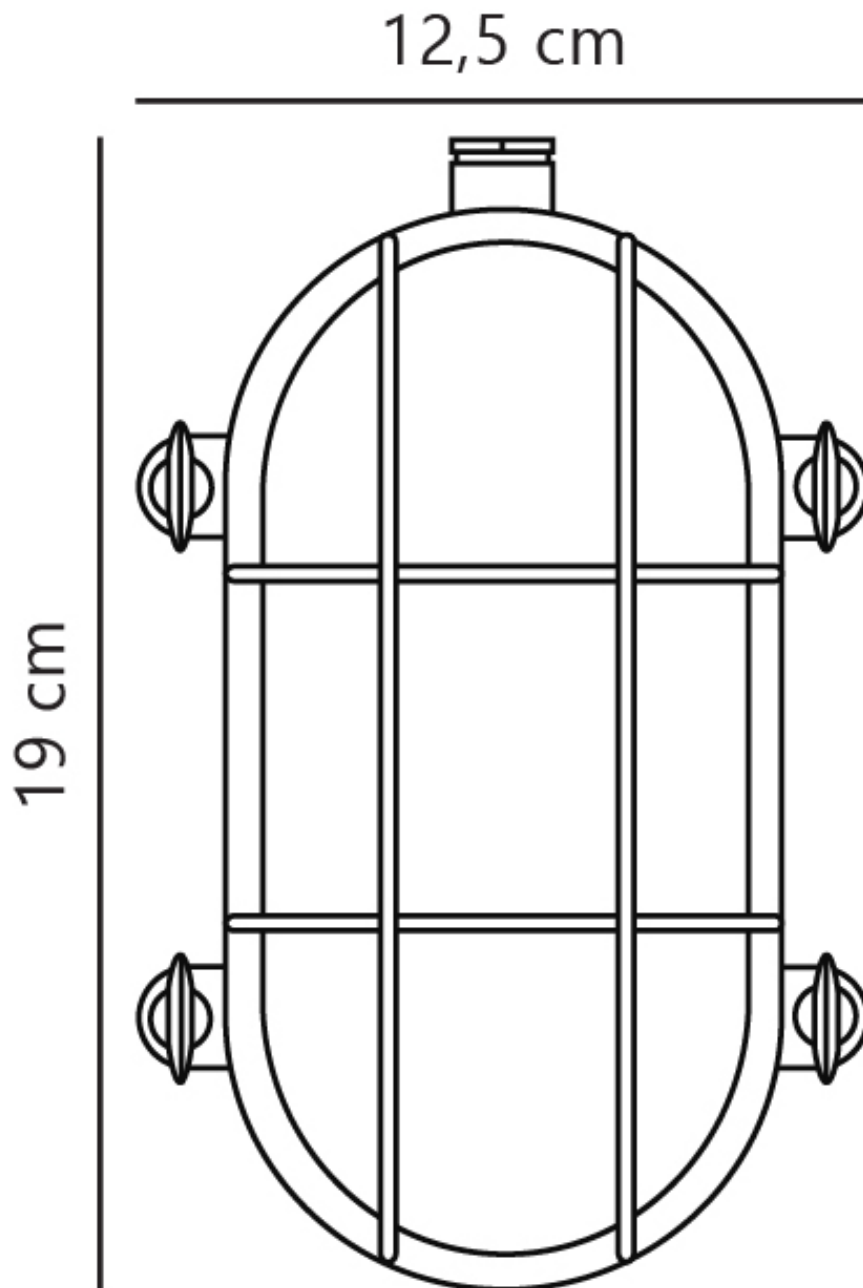

Nordlux - Helford - 49031055 - Brushed Nickel Frosted Glass IP64 Outdoor Bulkhead Light

CONTACT