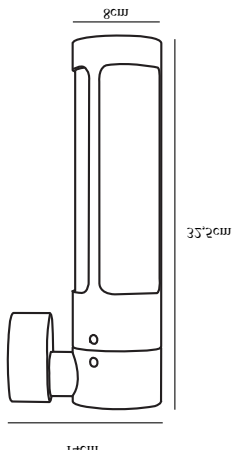

HELIX | WALL LIGHT | CORTEN

77479938

nordlux®

Voltage (V): 230 Volt

IP degree: IP44

Maximum bulb wattage (W): 8W

Class (Class 1, Class 2, Class 3):

Class 1 (Earth contact)

Bulb base: GU10

Height (cm): 32.5

Length (cm): 14

Projection (cm): 8

EAN: 5704924005893

TUN: 2140718

Item Number: 77479938

Pcs Per Master Carton: 3

Sales Box Height (cm): 34

Sales Box Width (cm): 8.5

Sales Box Depth (cm): 14.5

Sales Box Volume m³ : 0.0042

Product net weight (kg): 1.42

Primary material: Corten
Secondary material: Plastic
Suitable for Seaside: Yes
Color: Corten