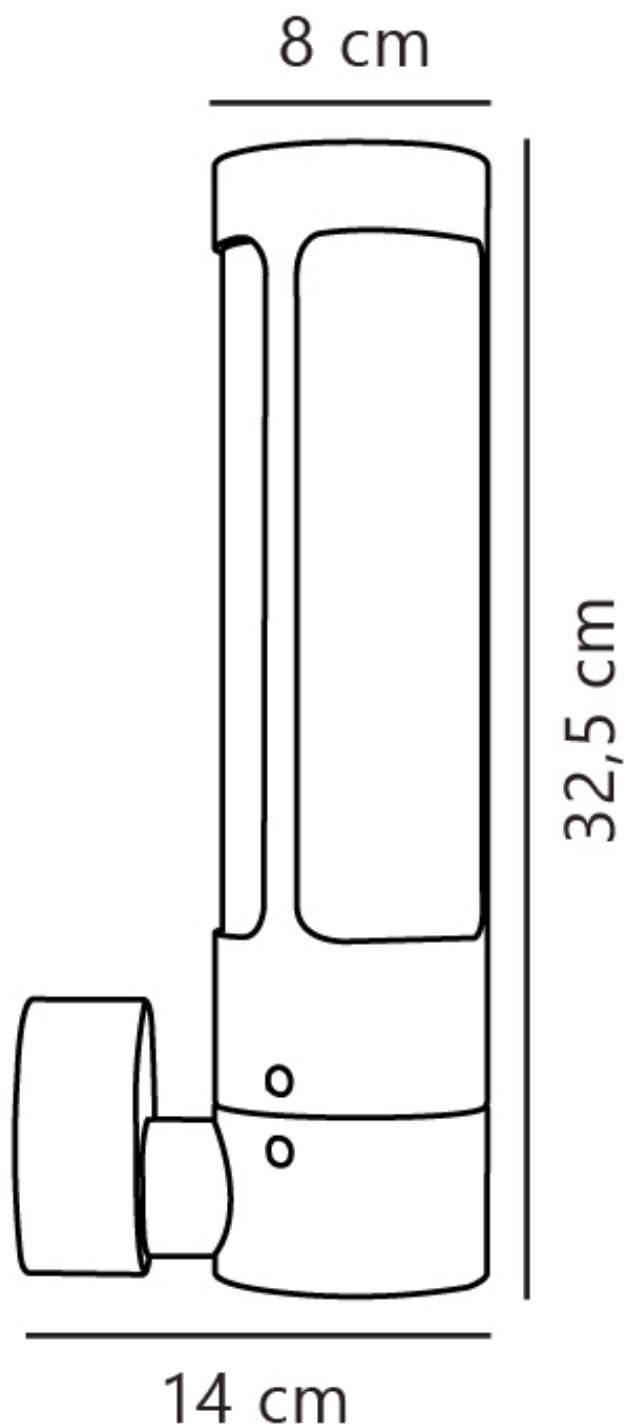

Nordlux - Helix - 77479938 - Corten IP44 Outdoor Wall Light

CONTACT