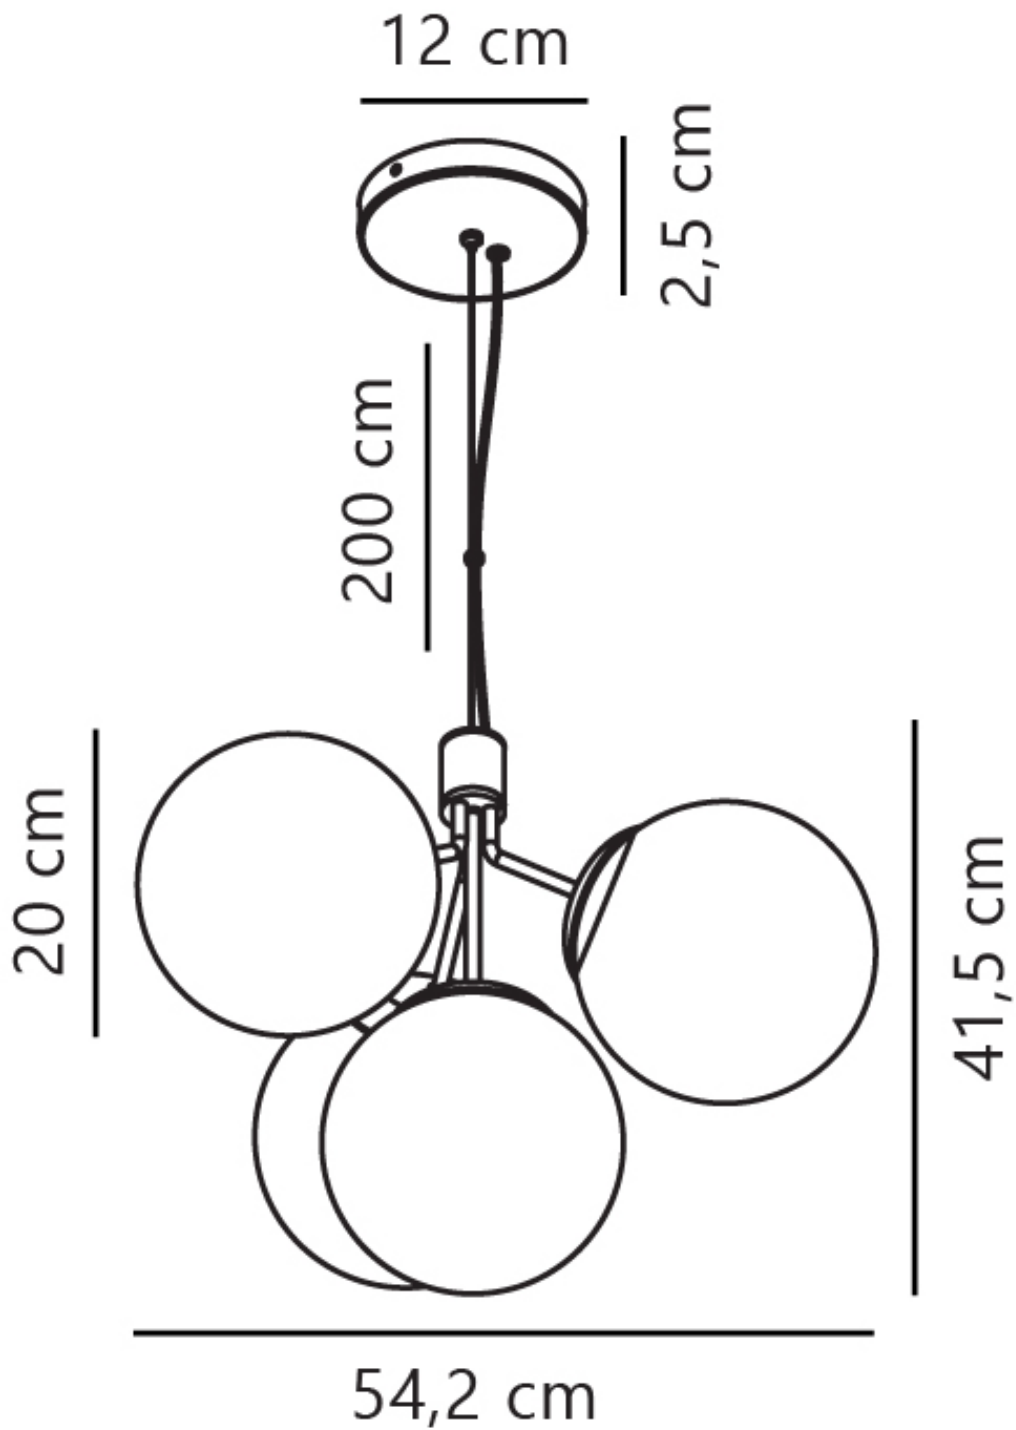

Nordlux - Ivona - 2112153003 - Black Smoked Glass 4 Light Ceiling Pendant Light

CONTACT