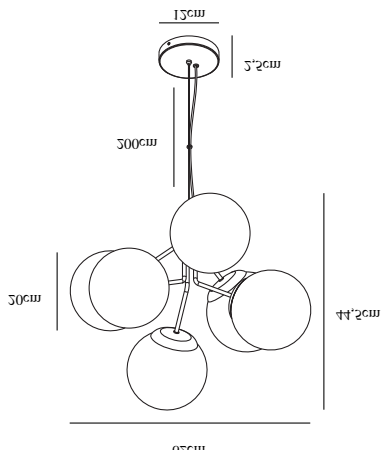

IVONA 6-SPOT | PENDANT | BLACK

2112163003

nordlux®

Voltage (V): 230 Volt
IP degree: IP20
Maximum bulb wattage (W): 28W
Class (Class 1, Class 2, Class 3):
Class 2 (Double isolated)
Bulb base: E27

Height (cm): 44.5
Width (cm): 62
Shade Diameter (cm): 20
Outdoor base dimension (cm): 12
Lenght (cm): 62

Sales Box Height (cm): 48.5
Sales Box Width(cm): 54
Sales Box Depth (cm): 49
Sales Box Volume m³ : 0.1283
Product net weight (kg): 3.41

Primary material: Glass
Secondary material: Metal
Color of the cable: Black
Length of the cable (cm): 200
Surface material of the cable:
Textile
Is the cable replaceable: False
Color: Black

EAN: 5704924005336
TUN: 2148665
Item Number: 2112163003
Pcs Per Master Carton: 2

- Modern interpretation of the classic chandelier
- Mouth blown glass
- Emits a beautiful light from the glass balls for a modern and extravagant style