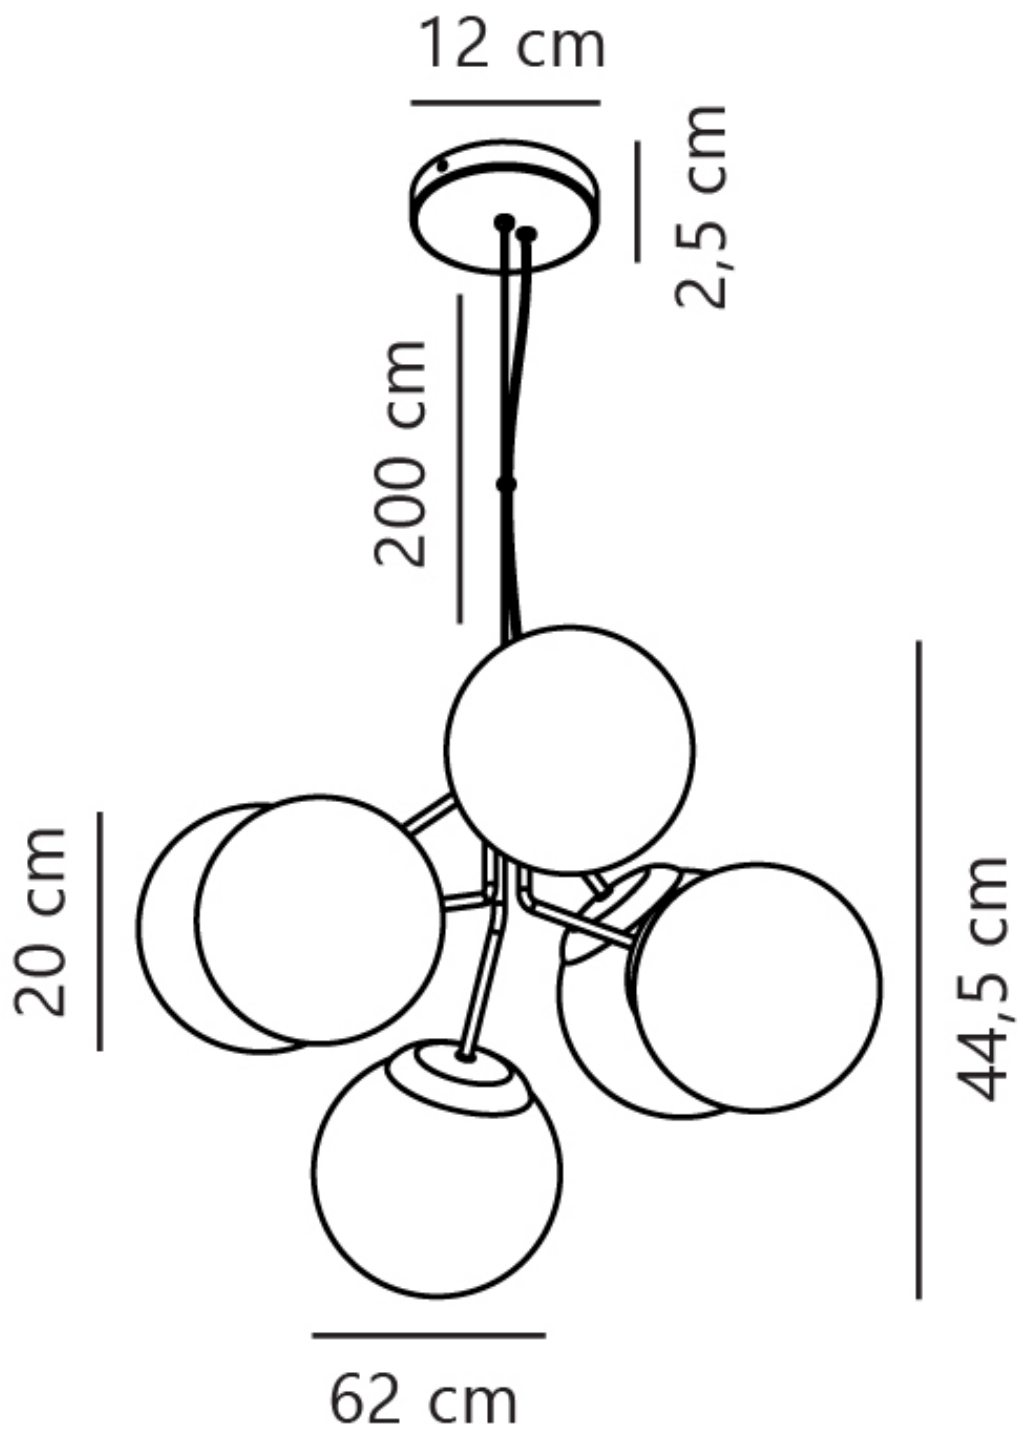

Nordlux - Ivona - 2112163003 - Black Smoked Glass 6 Light Ceiling Pendant Light

CONTACT