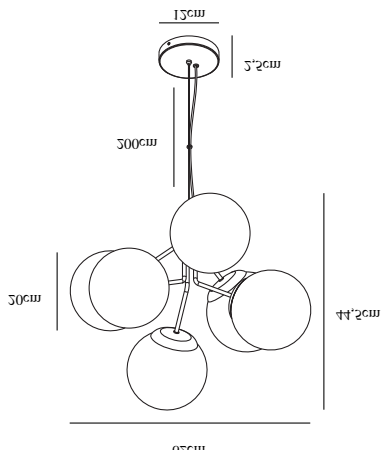

IVONA 6-SPOT | PENDANT | BRASS

2112163035

nordlux®

Voltage (V): 230 Volt
IP degree: IP20
Maximum bulb wattage (W): 28W
Class (Class 1, Class 2, Class 3):
Class 2 (Double isolated)
Bulb base: E27

Height (cm): 44.5
Width (cm): 62
Shade Diameter (cm): 20
Outdoor base dimension (cm): 12
Lenght (cm): 62

Sales Box Height (cm): 48.5
Sales Box Width(cm): 54
Sales Box Depth (cm): 49
Sales Box Volume m³ : 0.1283
Product net weight (kg): 3.41

Primary material: Glass
Secondary material: Metal
Color of the cable: White
Length of the cable (cm): 200
Surface material of the cable:
Textile
Is the cable replaceable: False
Color: Brass

EAN: 5704924005343
TUN: 2148662
Item Number: 2112163035
Pcs Per Master Carton: 2

- Modern interpretation of the classic chandelier • Mouth blown glass
- Emits a beautiful light from the glass balls for a modern and extravagant style