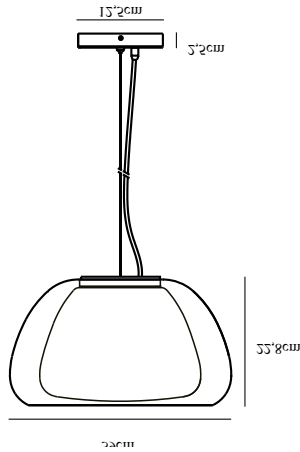

JELLY | PENDANT | CLEAR

2010783001

nordlux®

Voltage (V): 230 Volt
IP degree: IP20
Maximum bulb wattage (W): 40W
Class (Class 1, Class 2, Class 3):
Class 2 (Double isolated)
Bulb base: E27

Primary material: Glass
Secondary material: Metal
Color of the Glass: Opal white
Color of the cable: White
Length of the cable (cm): 200
Surface material of the cable:
Textile
Is the cable replaceable: False
Color: Clear

Height (cm): 22.8
Width (cm): 39
Shade Diameter (cm): 39
Lenght (cm): 39

EAN: 5704924001628
TUN: 2100600
Item Number: 2010783001
Pcs Per Master Carton: 2

Sales Box Height (cm): 28
Sales Box Width(cm): 46
Sales Box Depth (cm): 46
Sales Box Volume m³ : 0.0592
Product net weight (kg): 3.7

- Art deco and classic style
- Easy adjustment of the wire in canopy
- Opal inner shade, that creates a nice soft light
- Brass decoration top and canopy

All the unnecessary is removed in the Jelly pendant in favour of the simple shape and inviting expression the glass provides. Jelly consists of two layers of glass with the inner shade in white opal glass and the outer shade in clear glass, which gives the light a soft and warm glow. A small detail is the gracious brass top, which adds an exclusive expression to the lamp. Jelly is perfect above the dining table or to light up any corner that needs a little extra light.