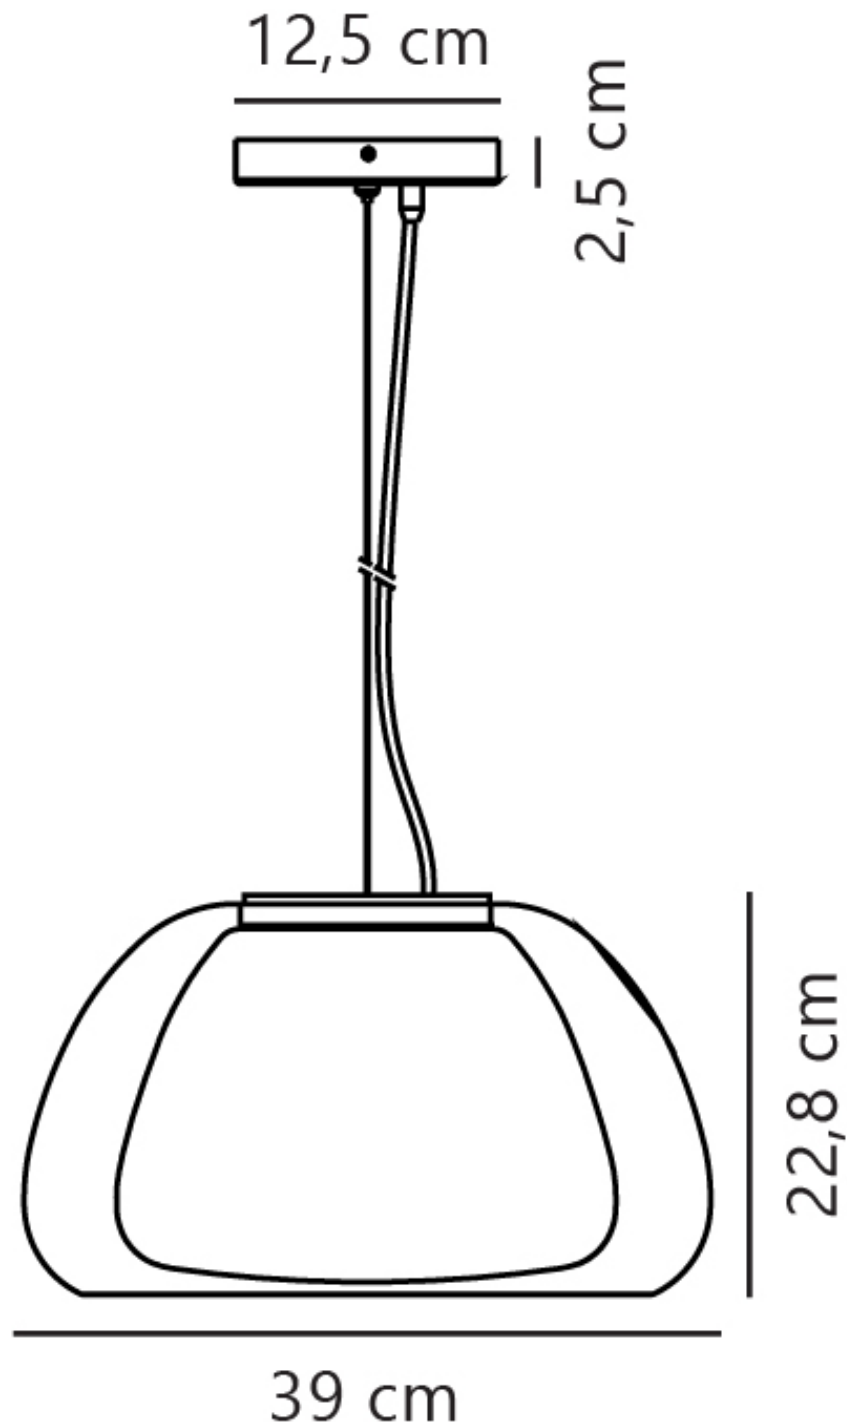

Nordlux - Jelly - 2010783001 - Brushed Brass Clear Glass Opal Ceiling Pendant Light