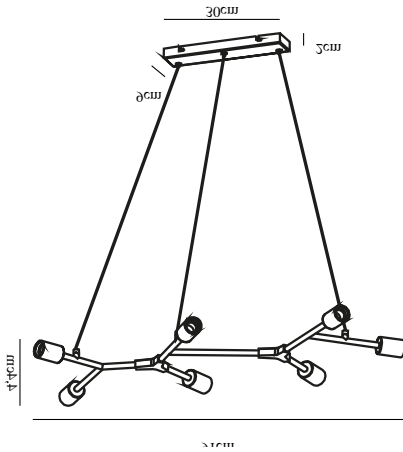

JOSEFINE 7-SPOT | PENDANT | BLACK

2010303003

nordlux®

Voltage (V): 230 Volt
IP degree: IP20
Maximum bulb wattage (W): 60W
Class (Class 1, Class 2, Class 3):
Class 2 (Double isolated)
Bulb base: E27

Primary material: Metal
Color of the cable: Black
Length of the cable (cm): 200
Surface material of the cable:
Plastic
Is the cable replaceable: False
Color: Black

Height (cm): 4.4
Width (cm): 91
Length (cm): 45
EAN: 5704924001055
TUN: 2100511
Item Number: 2010303003
Pcs Per Master Carton: 3

Sales Box Height (cm): 44
Sales Box Width (cm): 7
Sales Box Depth (cm): 62
Sales Box Volume m³: 0.0191
Product net weight (kg): 2.1

- Industrial style • Industrial expression with raw, masculine tubes
- New interpretation of a traditional chandelier • Design your own lamp expression with beautiful decorative bulbs

Josefine pendant with seven lamp heads is a beautiful reinterpretation of the traditional chandelier, which fits perfectly above a large dining table. Add seven identical decorative bulbs or play with several different bulbs to create your very own personal look. Delivered excl. light sources.