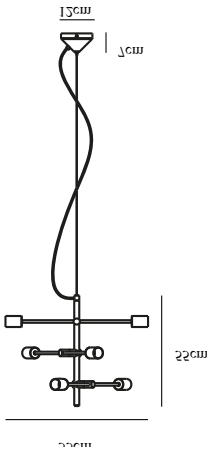

JOSEFINE | PENDANT | MATT BLACK

48933003

nordlux®

Voltage (V): 230 Volt
IP degree: IP20
Maximum bulb wattage (W):
6X28W
Class (Class 1, Class 2, Class 3):
Class 2 (Double isolated)
Bulb base: E27
Dimmerable: Yes with compatible
bulb

Primary material: Metal
Color of the Glass: Brass
Color of the cable: Black
Length of the cable (cm): 200
Surface material of the cable:
Textile
Is the cable replaceable: False

Color: Matt black
Height (cm): 79
Width (cm): 55
Tube Diameter (cm): 1.9
Shade Diameter (cm): 4.2
Length (cm): 55

EAN: 5701581463981
TUN: 2042380
Item Number: 48933003

Pcs Per Master Carton: 2
Sales Box Height (cm): 80.5
Sales Box Width(cm): 16
Sales Box Depth (cm): 15.6
Sales Box Volume m³ : 0.0201
Product net weight (kg): 1.75

The Josefine pendant lamp is a beautiful reinterpretation of the traditional chandelier, wherein the adjustable lamp heads, which can be rotated 360°, give a brand new expression to the decor.

www.nordlux.com